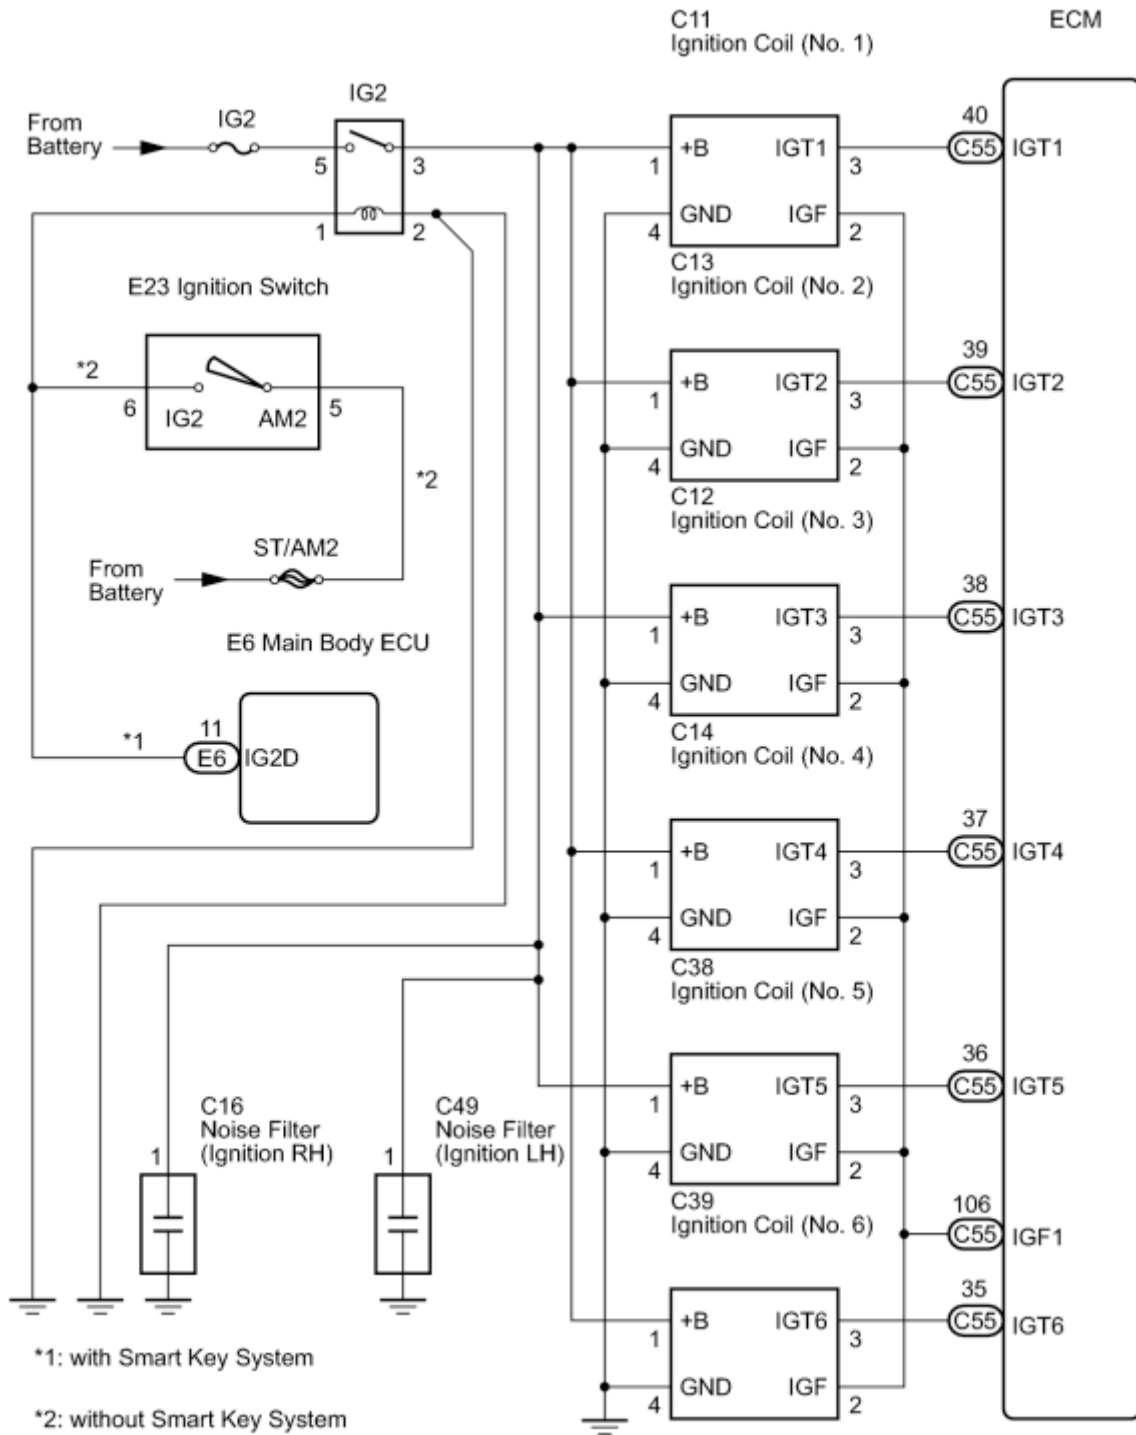

<b>Last Modified:</b> 6-2-2008	5.1 U	<b>From:</b> 200601
<b>Model Year:</b> 2007	<b>Model:</b> Camry	<b>Doc ID:</b> RM000001IQR001X
<b>Title:</b> 2GR-FE IGNITION: IGNITION SYSTEM: SYSTEM DIAGRAM (2007 Camry)		

## **SYSTEM DIAGRAM**

c