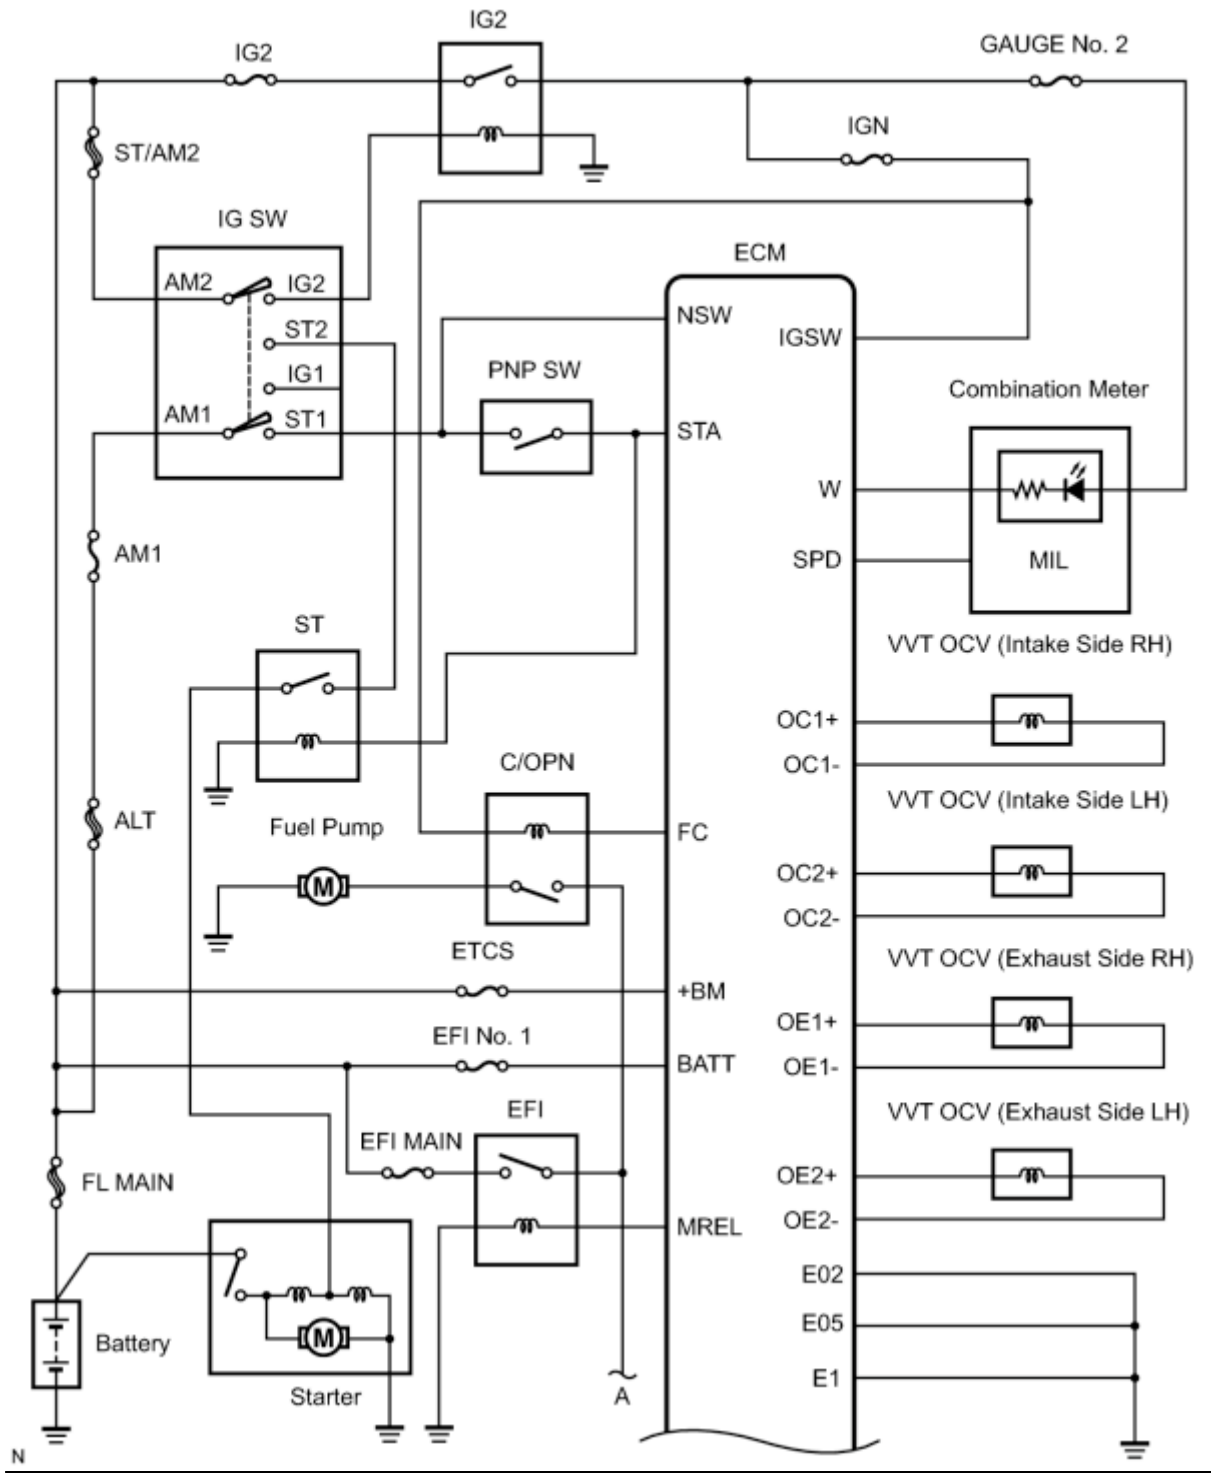

Last Modified: 6-2-2008	5.1 U	From: 200601
Model Year: 2007	Model: Camry	Doc ID: RM00000220C002X
Title: 2GR-FE ENGINE CONTROL SYSTEM: SFI SYSTEM: SYSTEM DIAGRAM (2007 Camry)		

SYSTEM DIAGRAM

1. Without Smart Key System:

N

2. With Smart Key System:

N