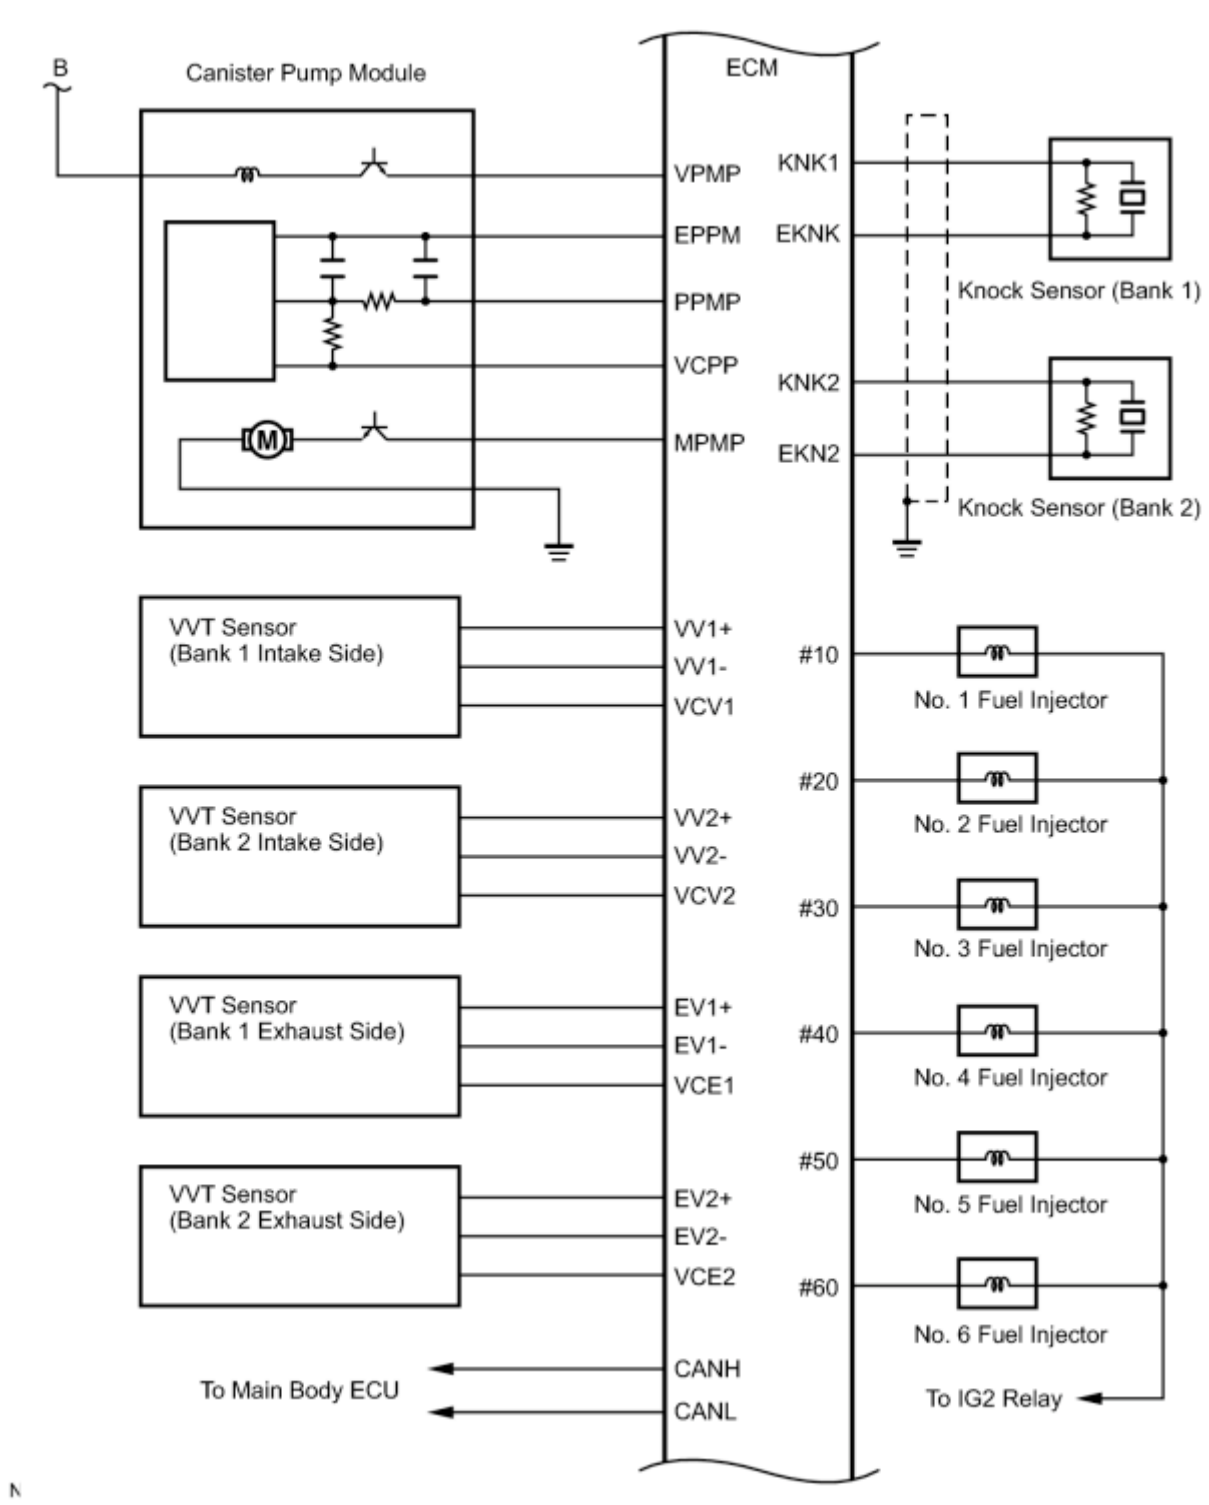

Last Modified: 6-2-2008	5.1 U	From: 200601
Model Year: 2007	Model: Camry	Doc ID: RM00000220C002X
Title: 2GR-FE ENGINE CONTROL SYSTEM: SFI SYSTEM: SYSTEM DIAGRAM (2007 Camry)		

SYSTEM DIAGRAM

1. Without Smart Key System:

N

2. With Smart Key System:

N