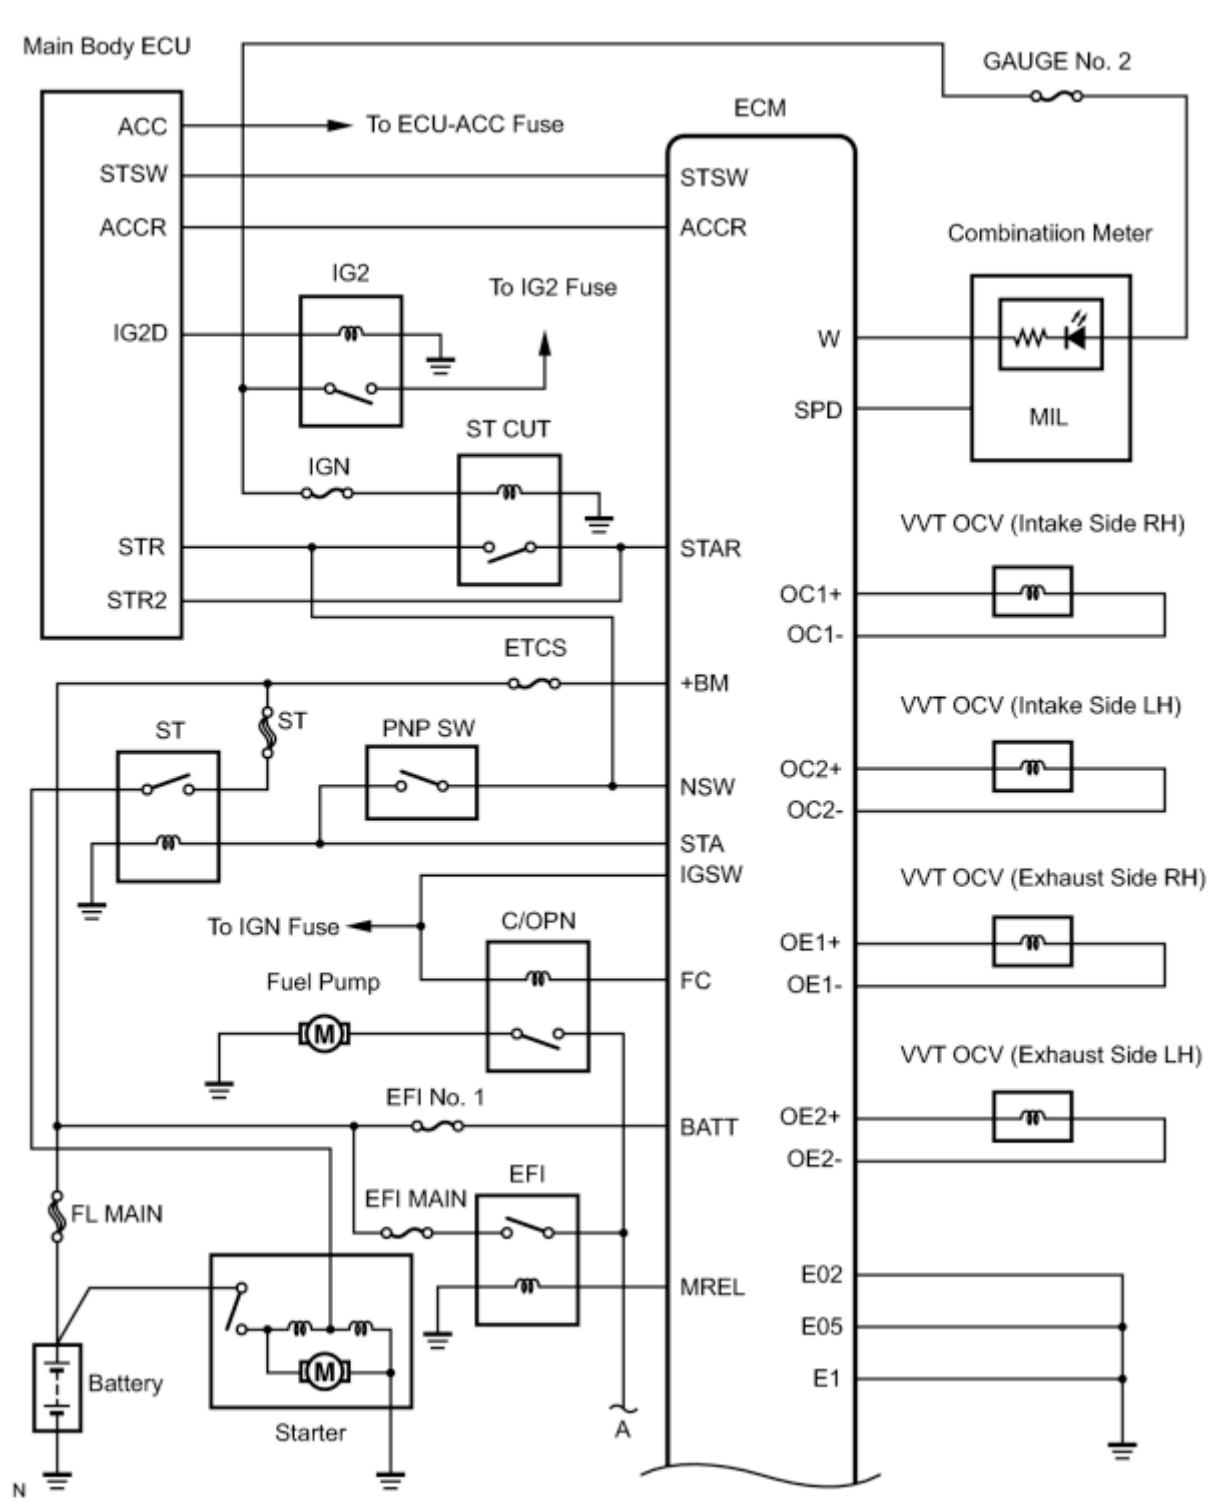

Last Modified: 6-2-2008	5.1 U	From: 200601
Model Year: 2007	Model: Camry	Doc ID: RM00000220C002X
Title: 2GR-FE ENGINE CONTROL SYSTEM: SFI SYSTEM: SYSTEM DIAGRAM (2007 Camry)		

SYSTEM DIAGRAM

1. Without Smart Key System:

N

2. With Smart Key System:

N