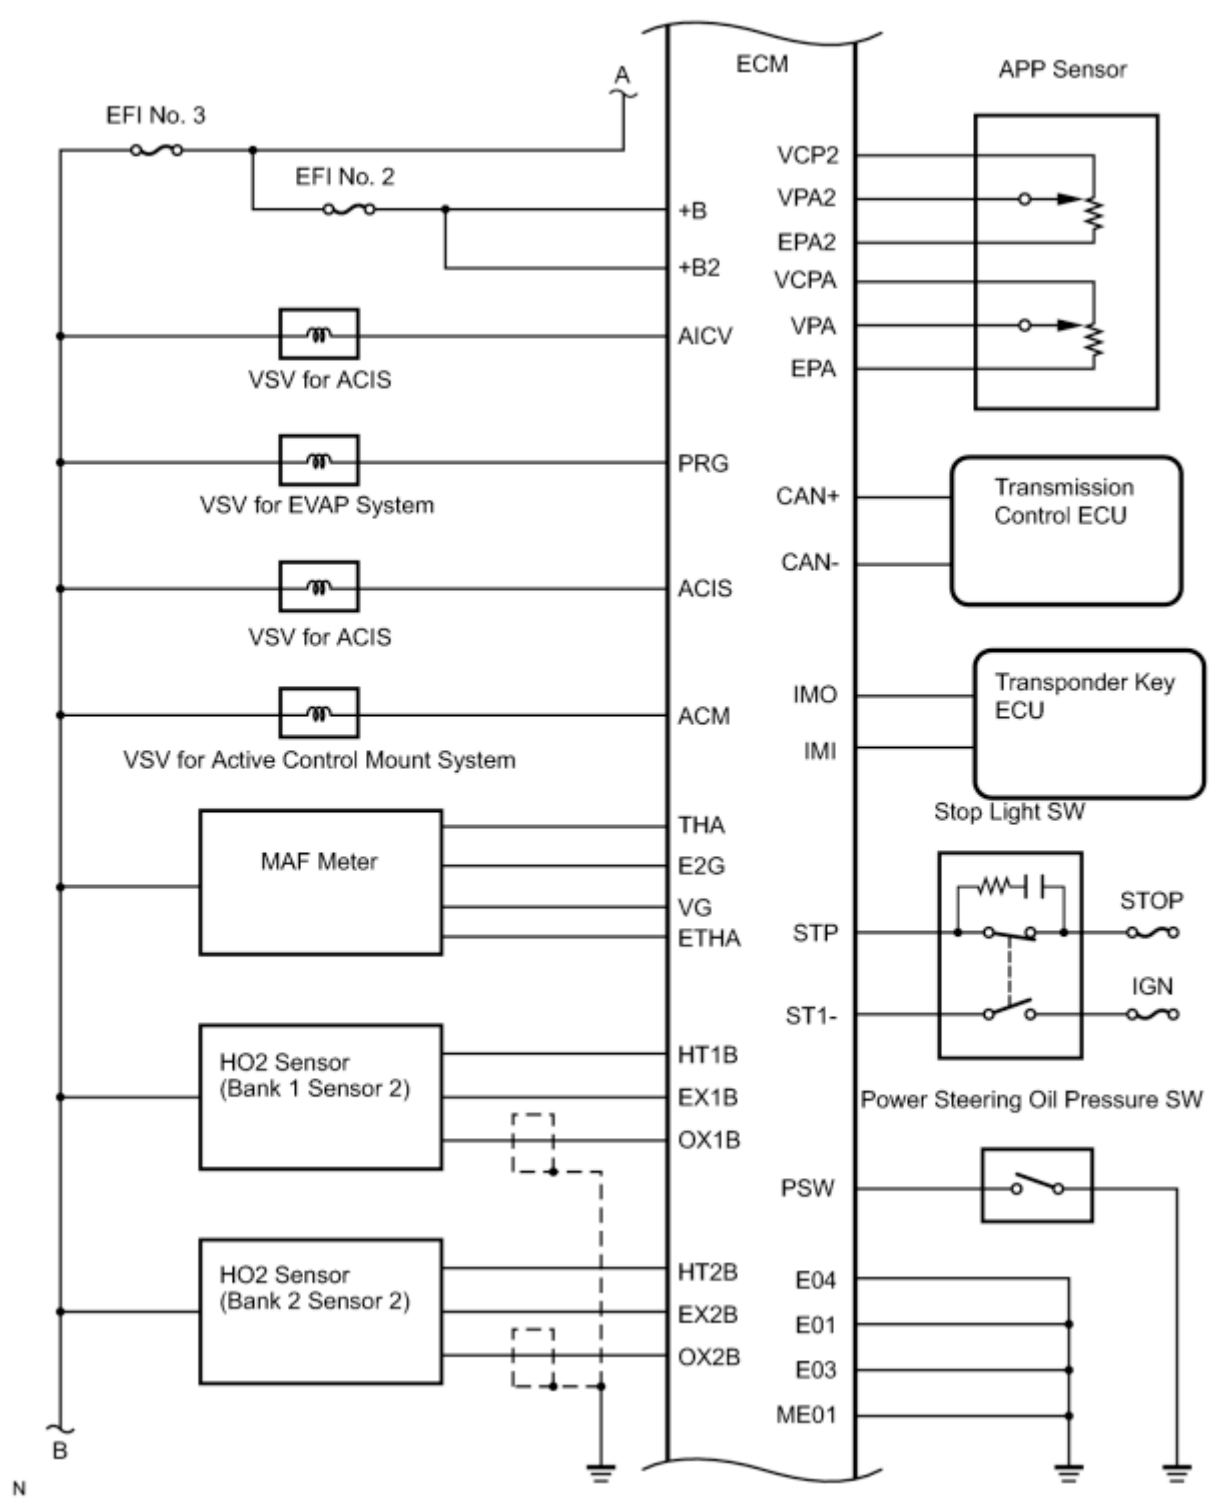

Last Modified: 6-2-2008	5.1 U	From: 200601
Model Year: 2007	Model: Camry	Doc ID: RM00000220C002X
Title: 2GR-FE ENGINE CONTROL SYSTEM: SFI SYSTEM: SYSTEM DIAGRAM (2007 Camry)		

SYSTEM DIAGRAM

1. Without Smart Key System:

N

2. With Smart Key System:

N