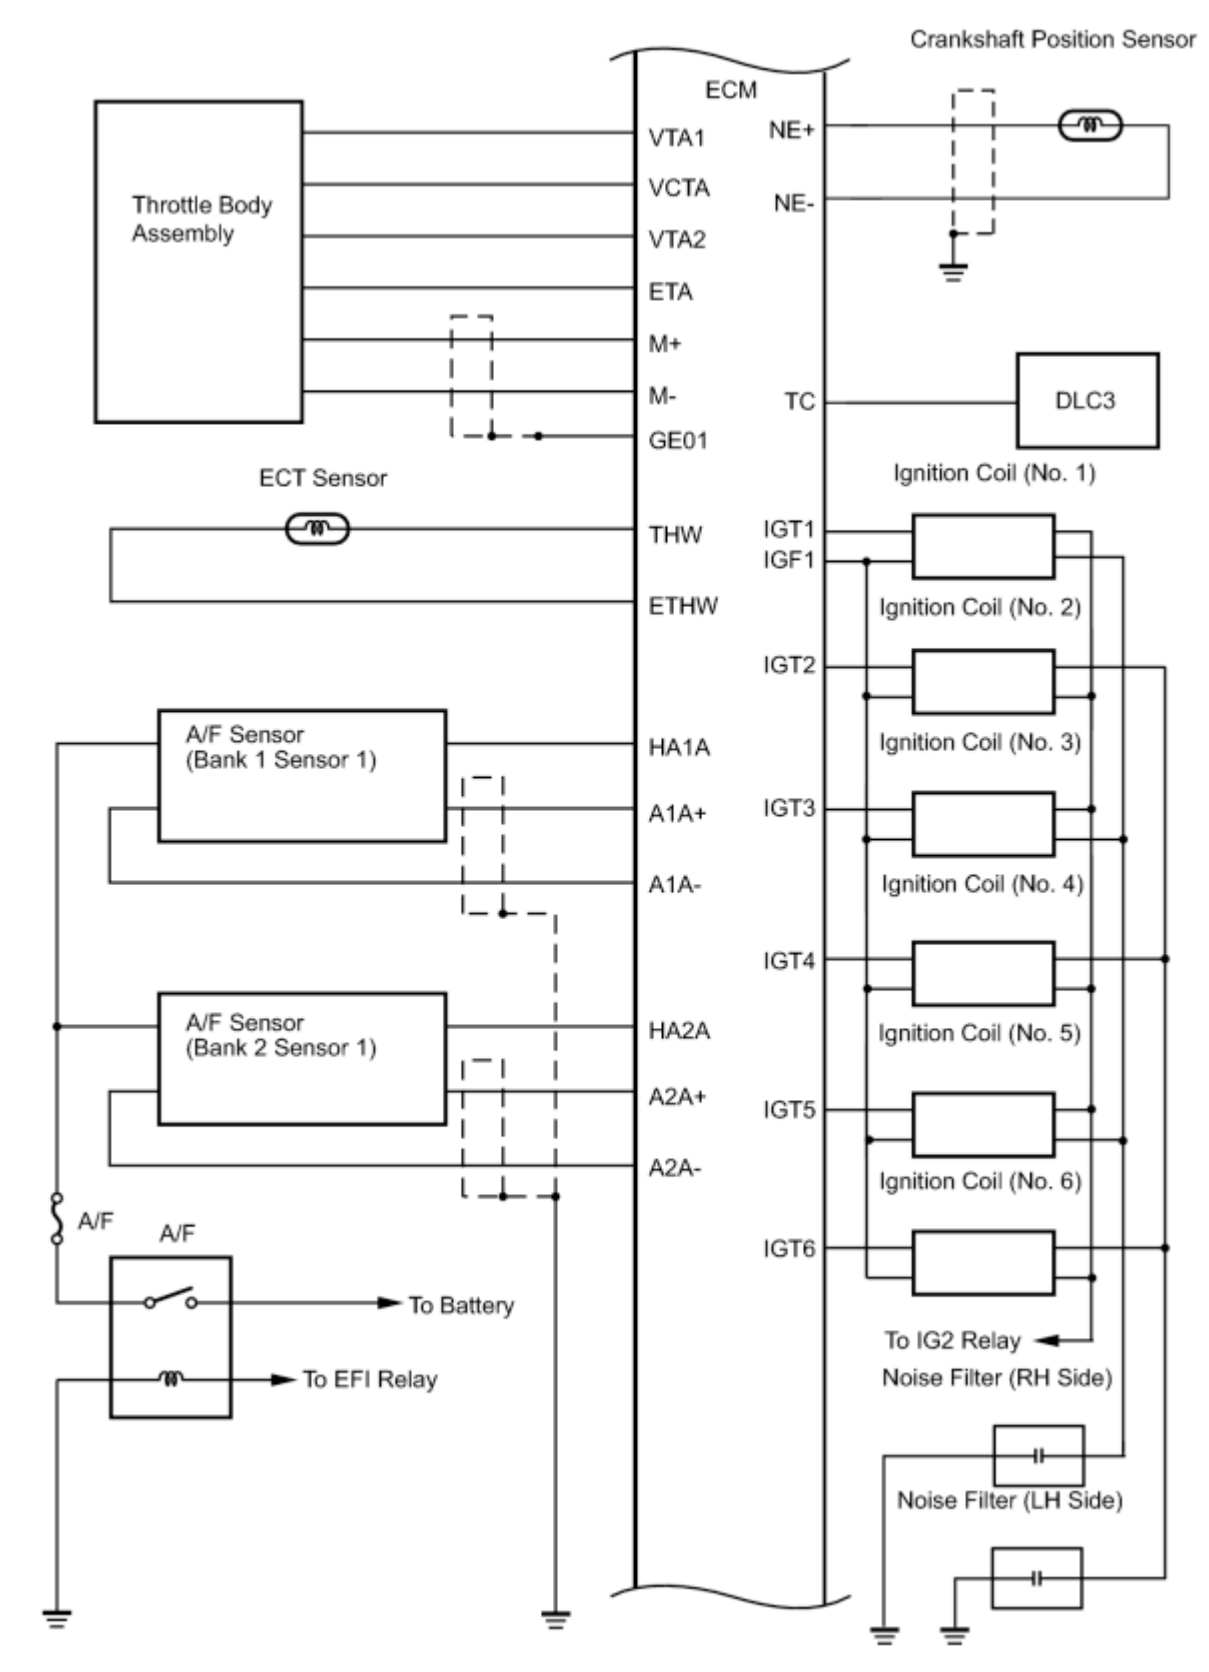

Last Modified: 6-2-2008	5.1 U	From: 200601
Model Year: 2007	Model: Camry	Doc ID: RM00000220C002X
Title: 2GR-FE ENGINE CONTROL SYSTEM: SFI SYSTEM: SYSTEM DIAGRAM (2007 Camry)		

SYSTEM DIAGRAM

1. Without Smart Key System:

N

2. With Smart Key System:

N