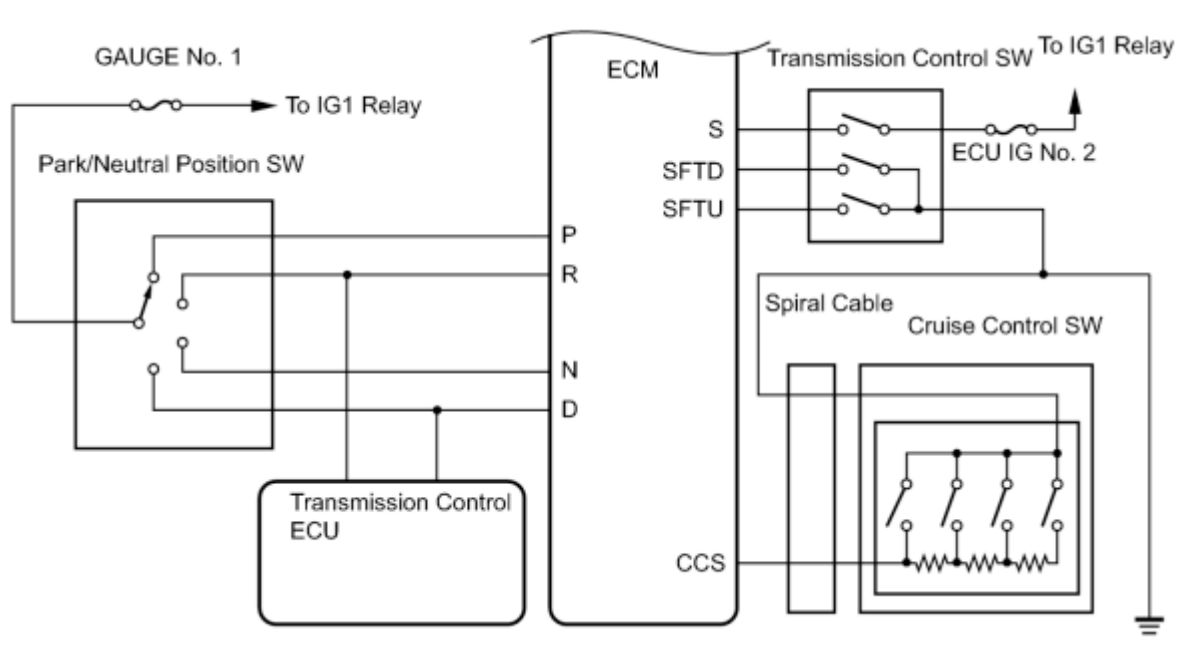

Last Modified: 6-2-2008	5.1 U	From: 200601
Model Year: 2007	Model: Camry	Doc ID: RM00000220C002X
Title: 2GR-FE ENGINE CONTROL SYSTEM: SFI SYSTEM: SYSTEM DIAGRAM (2007 Camry)		

SYSTEM DIAGRAM

1. Without Smart Key System:

N

2. With Smart Key System:

N