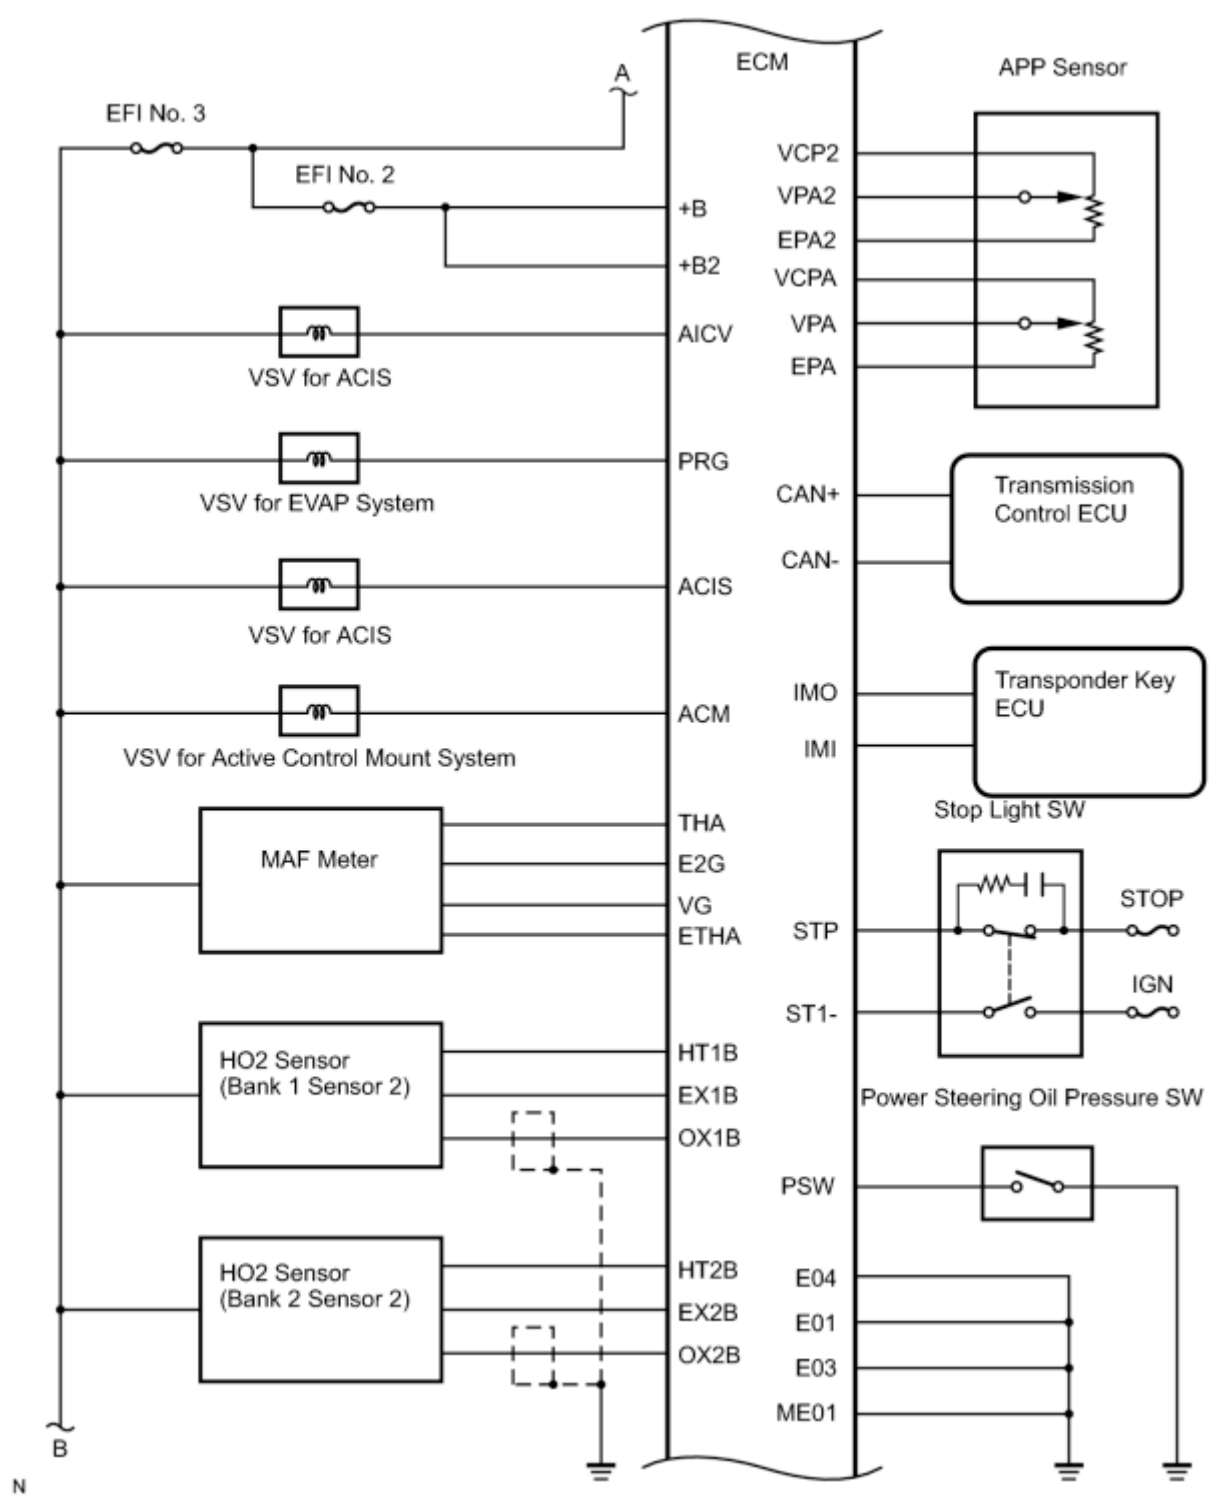

Last Modified: 6-2-2008	5.1 U	From: 200601
Model Year: 2007	Model: Camry	Doc ID: RM00000220C002X
Title: 2GR-FE ENGINE CONTROL SYSTEM: SFI SYSTEM: SYSTEM DIAGRAM (2007 Camry)		

SYSTEM DIAGRAM

1. Without Smart Key System:

N

2. With Smart Key System:

N