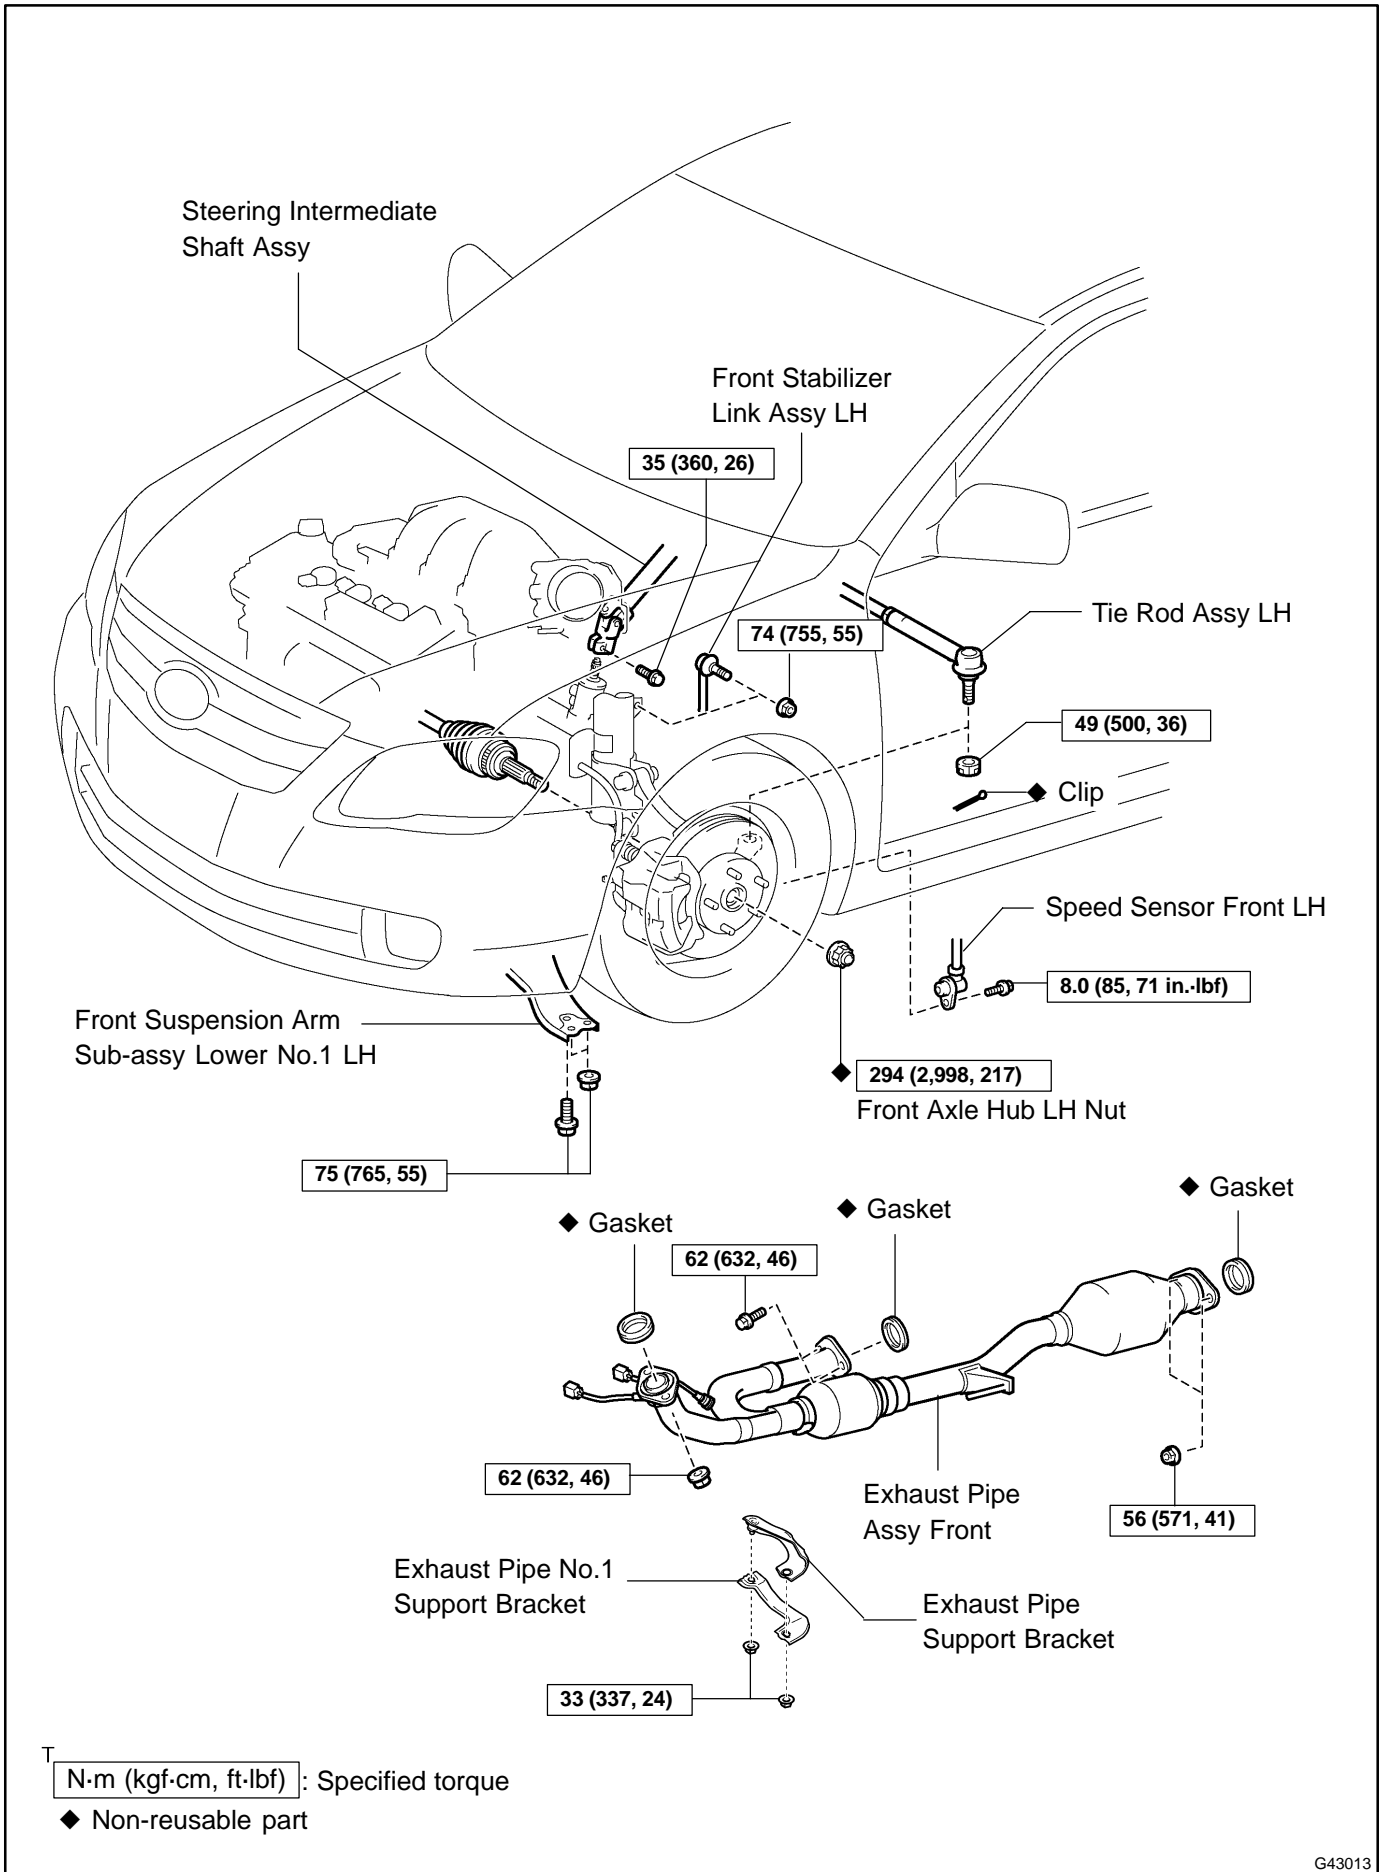

PARTIAL ENGINE ASSY (2GR-FE) COMPONENTS

1424S-03

G40651

G40652

G43013

G43014

G40660

G43139