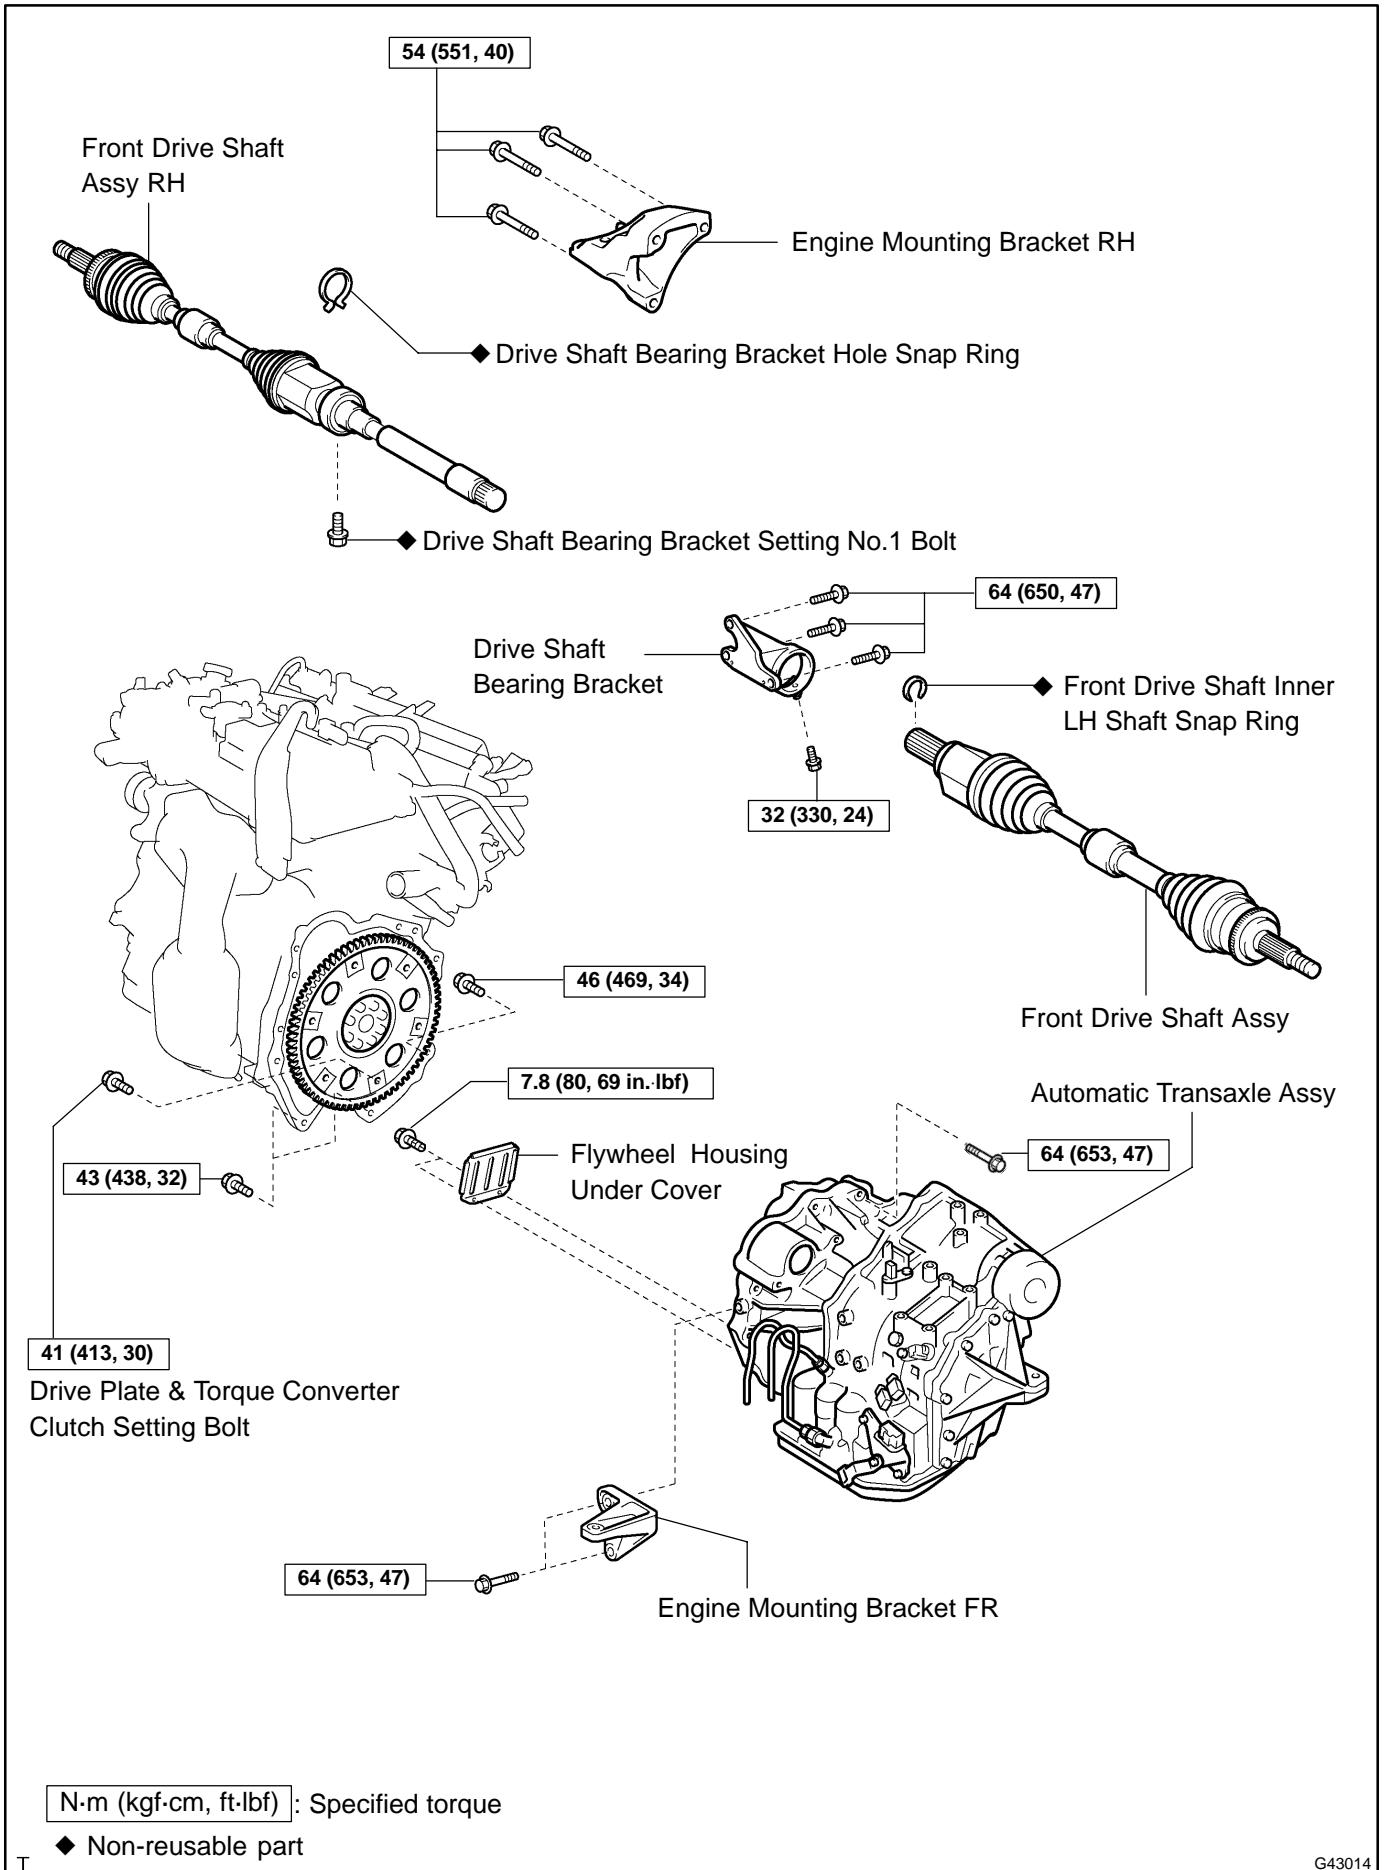

PARTIAL ENGINE ASSY (2GR-FE) COMPONENTS

1424S-03

G40651

G40652

G43013

G43014

G40660

G43139