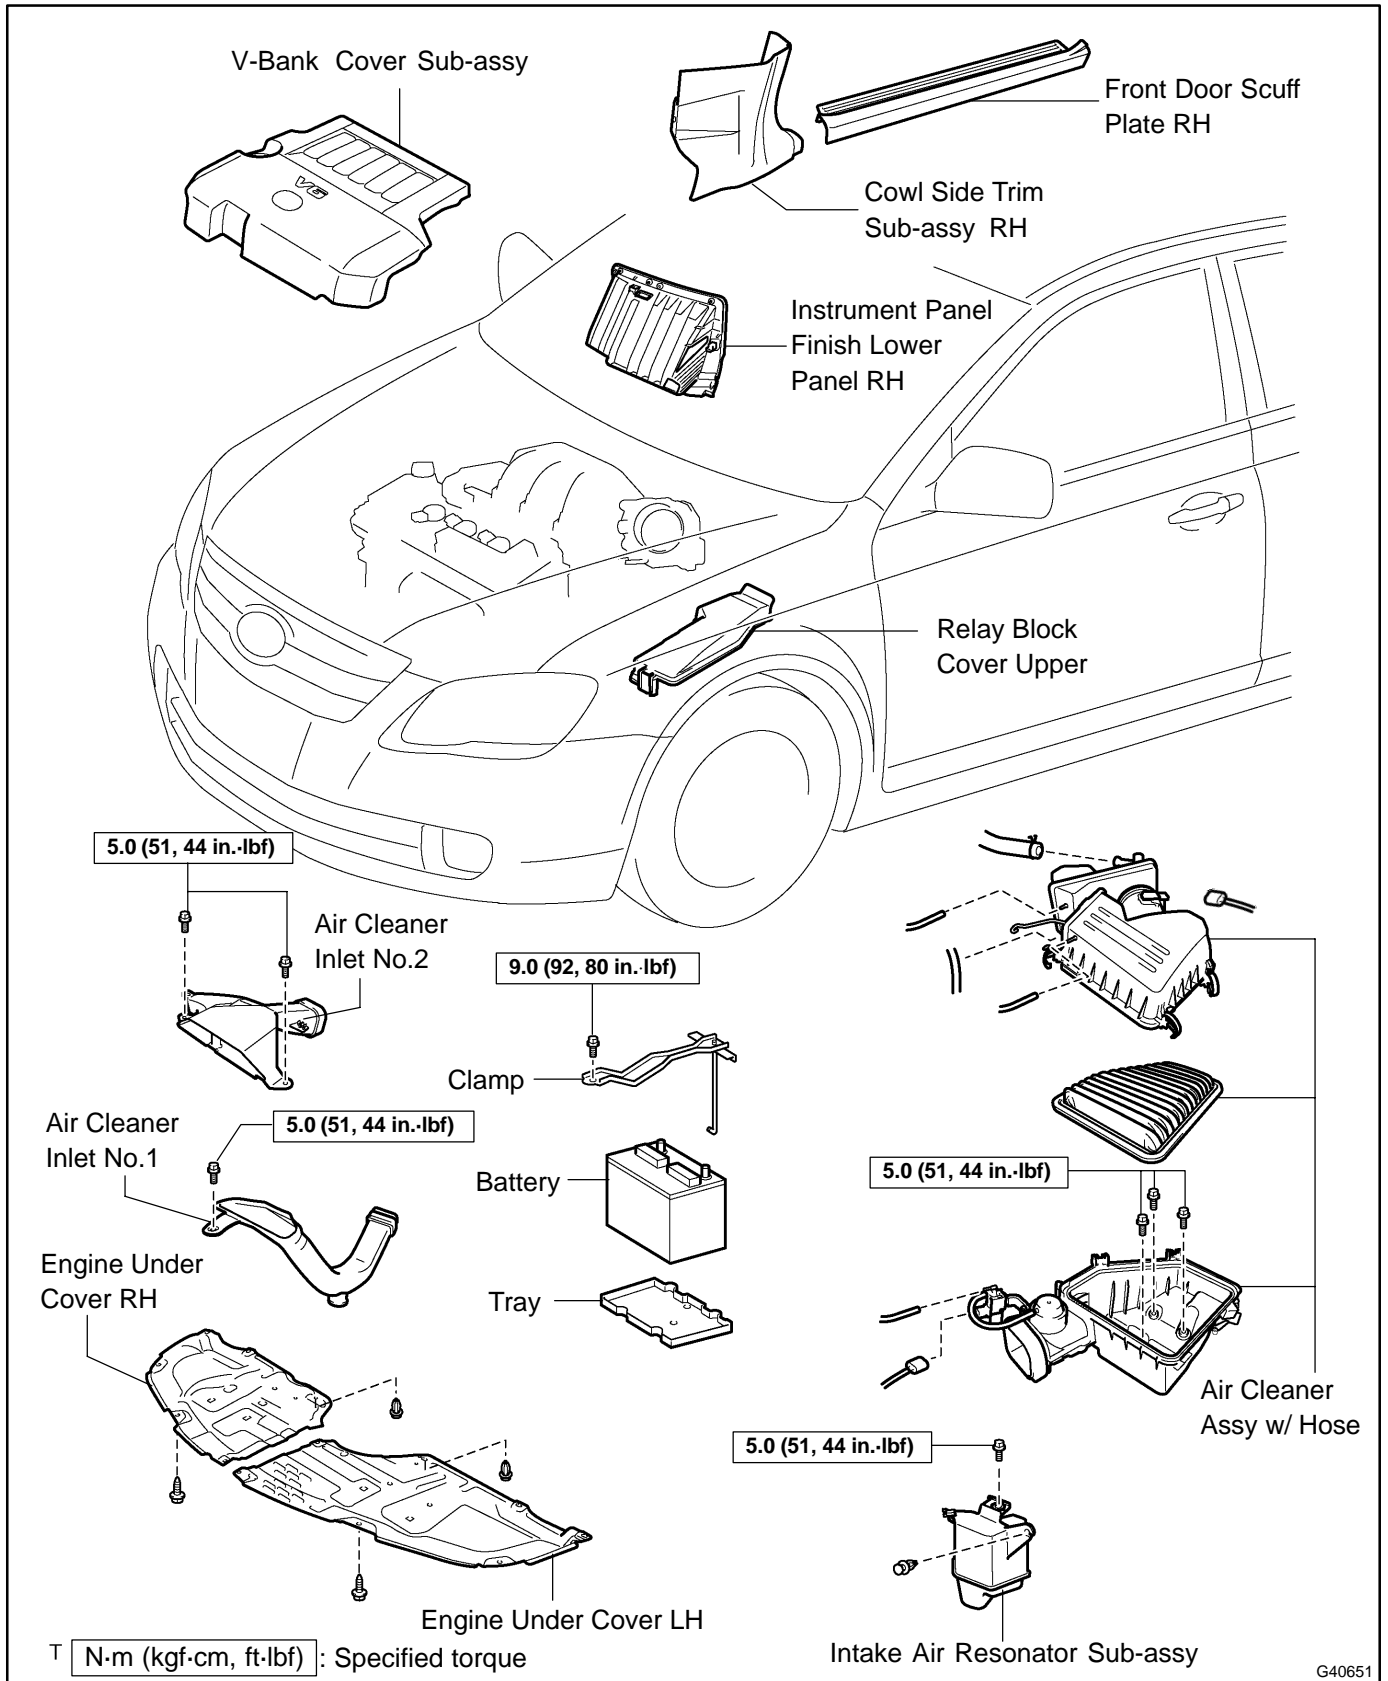

PARTIAL ENGINE ASSY (2GR-FE) COMPONENTS

1424S-03

G40651

G40652

G43013

G43014

G40660

G43139