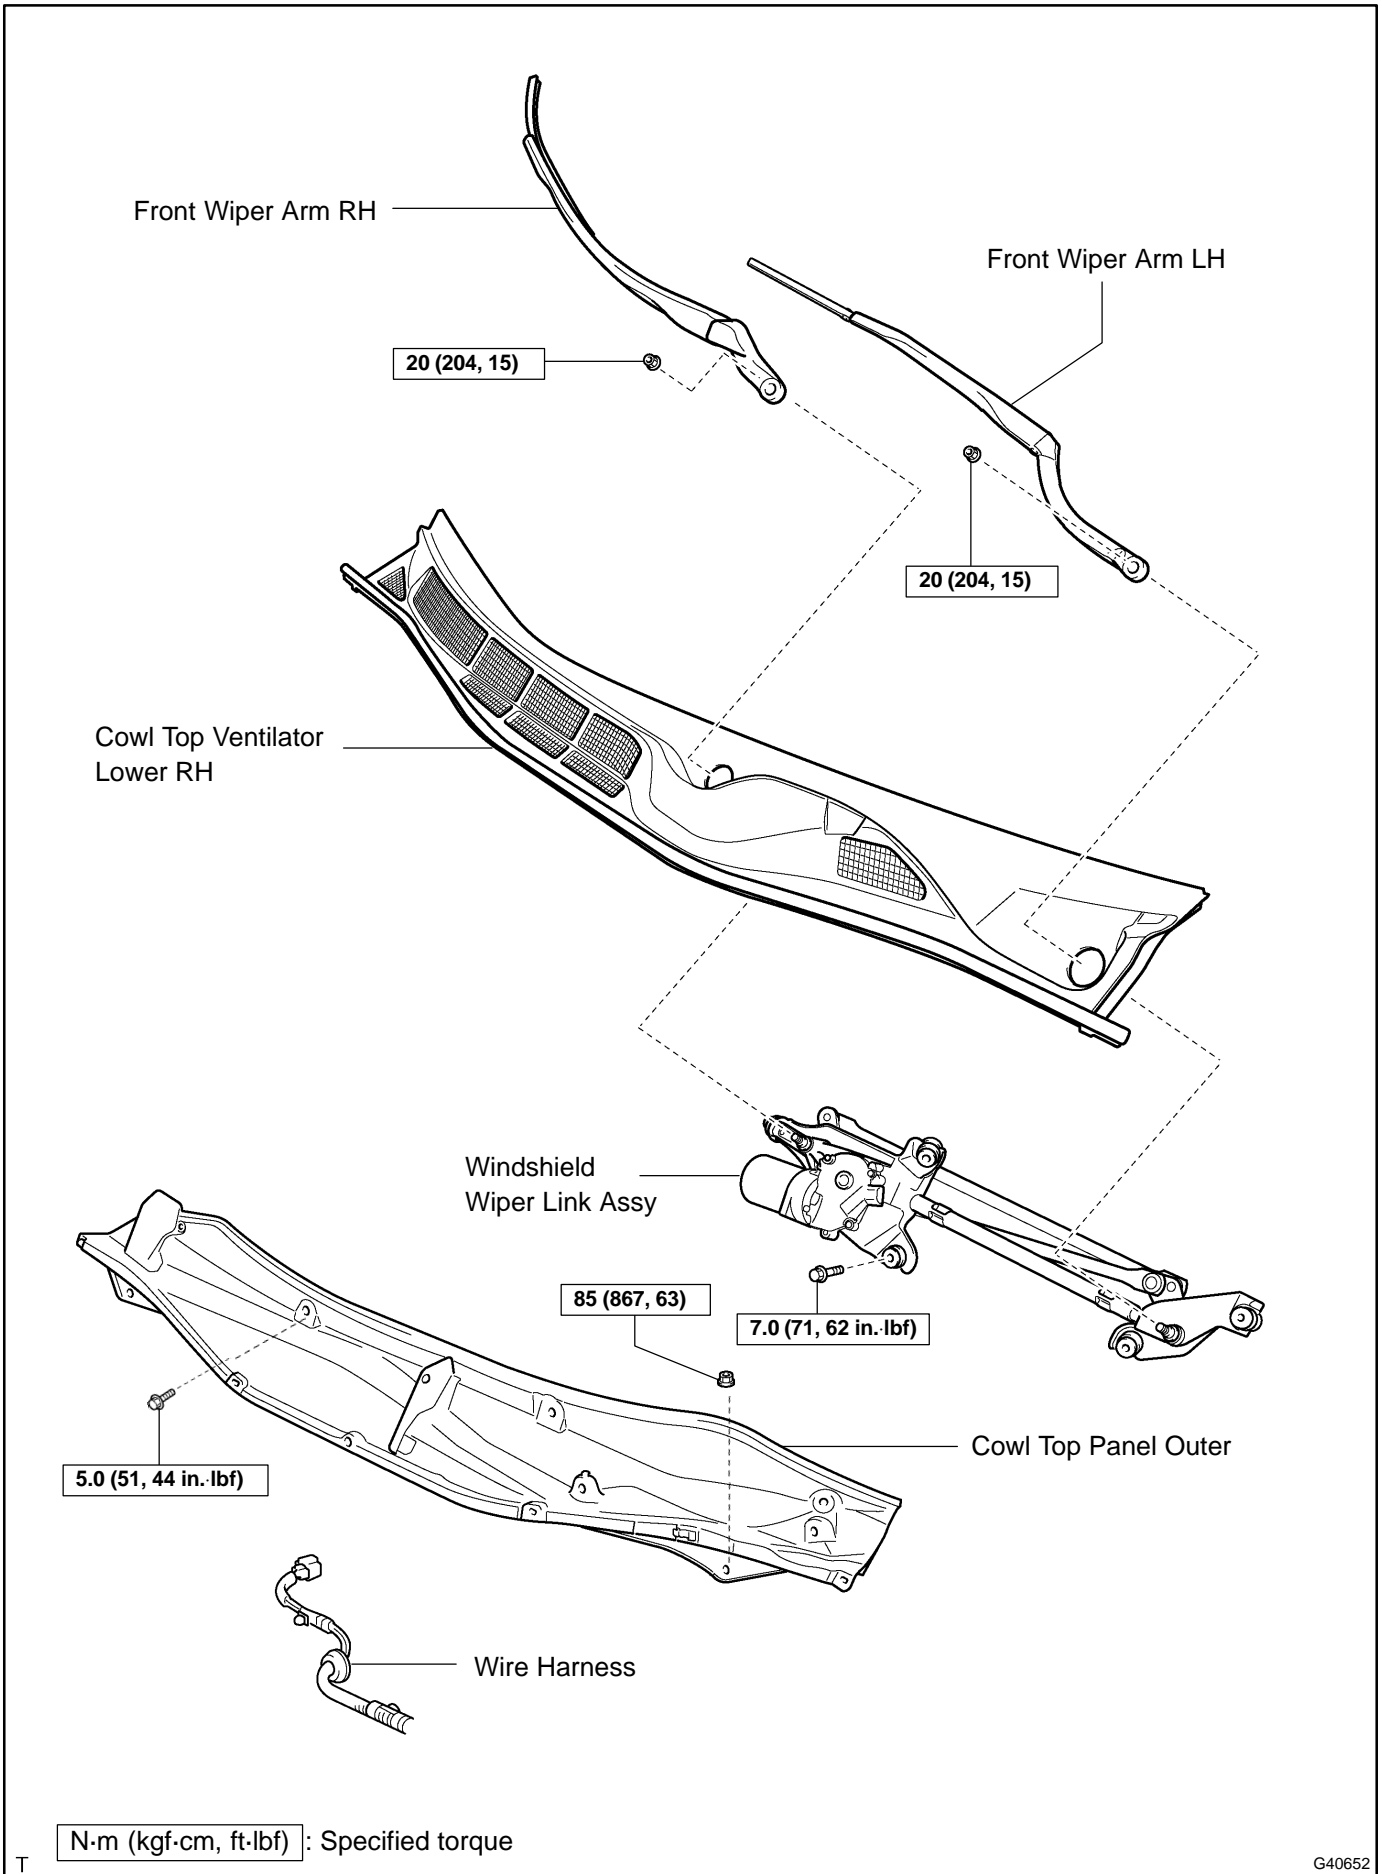

PARTIAL ENGINE ASSY (2GR-FE) COMPONENTS

1424S-03

G40651

G40652

G43013

G43014

G40660

G43139