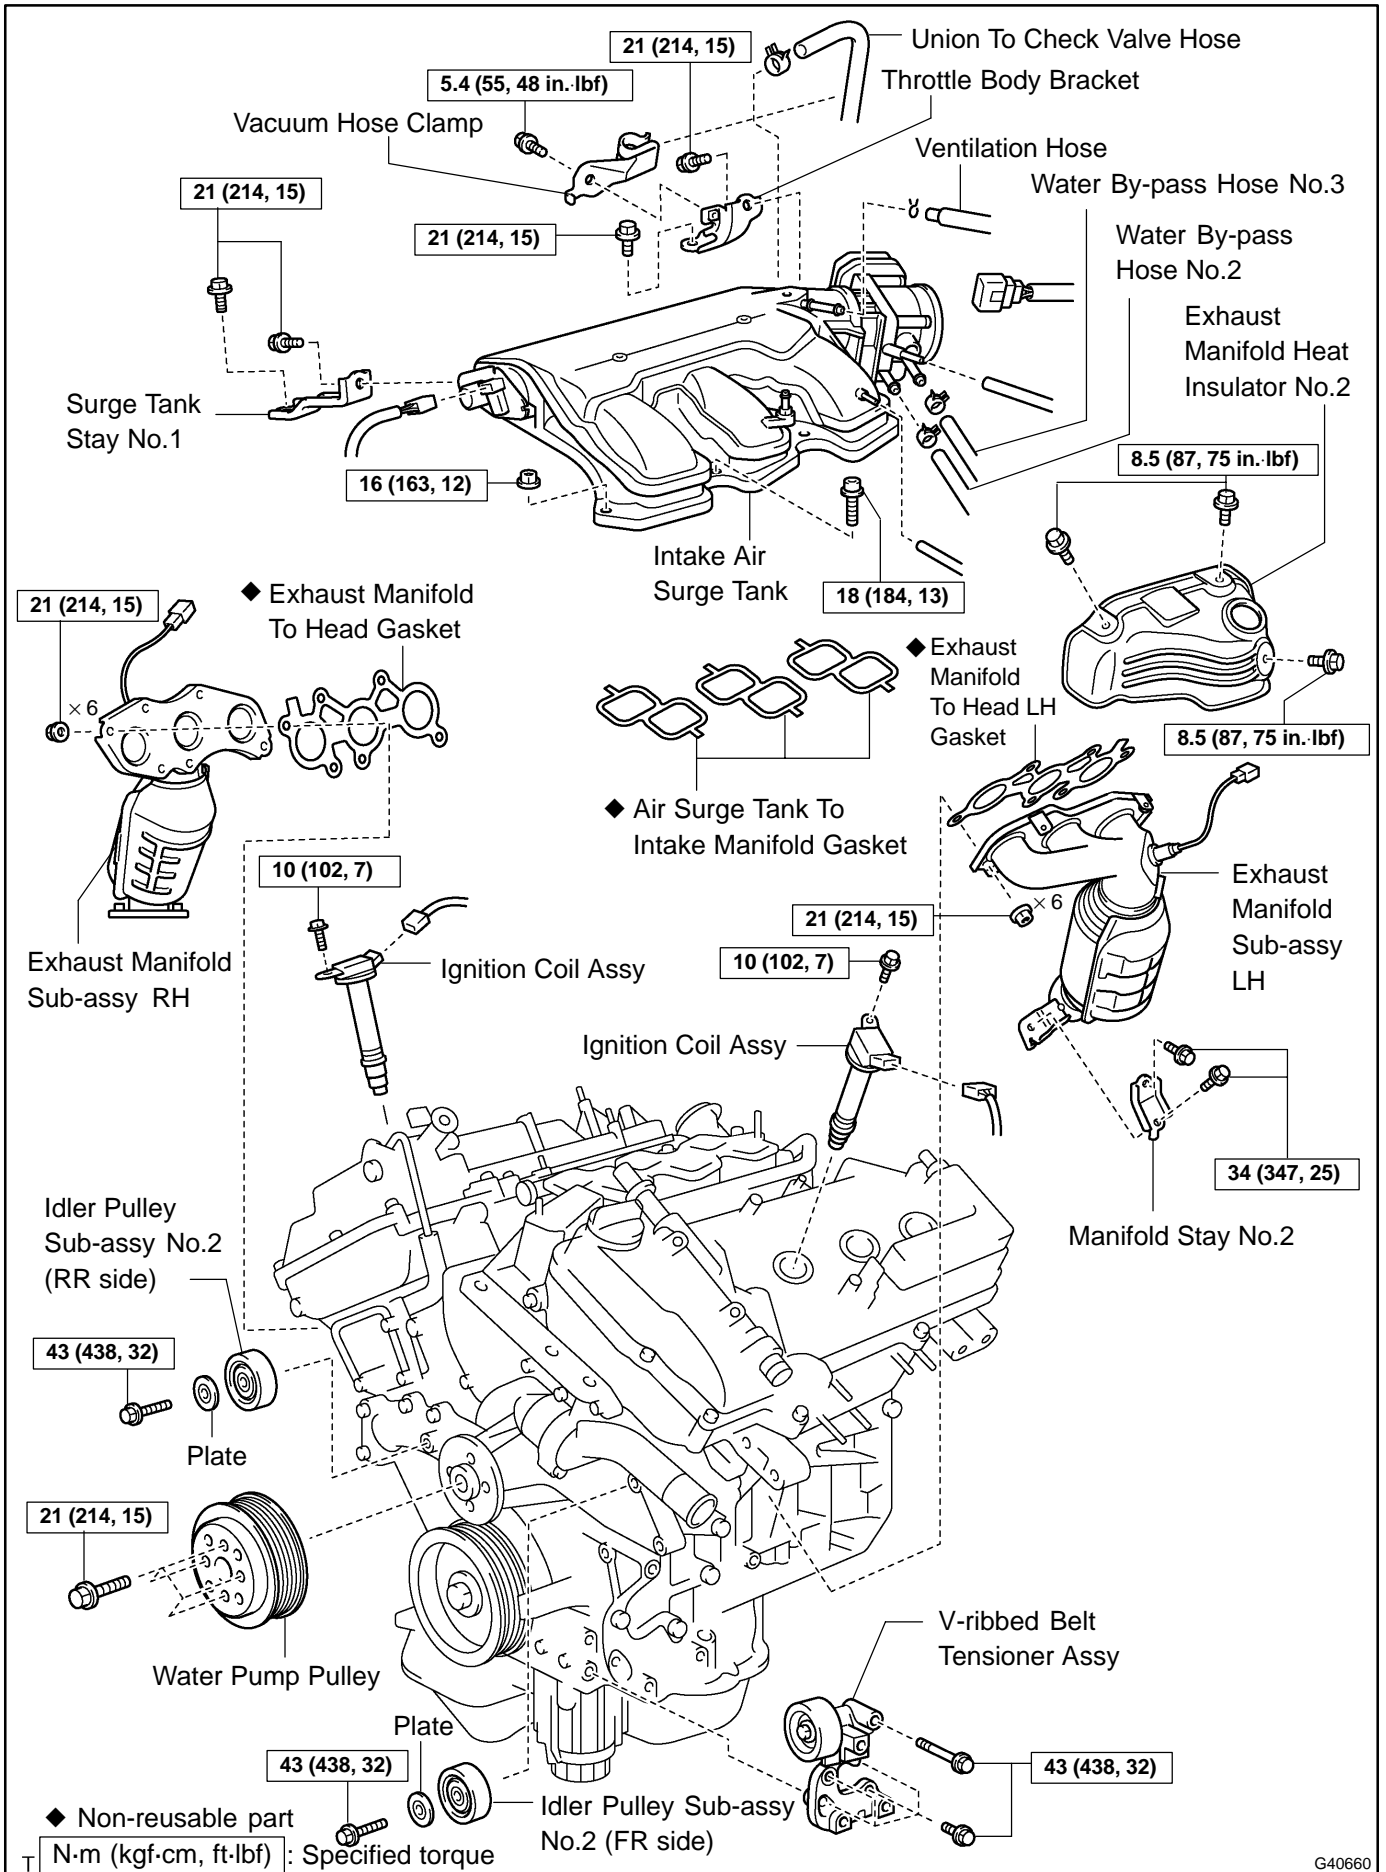

PARTIAL ENGINE ASSY (2GR-FE) COMPONENTS

1424S-03

G40651

G40652

G43013

G43014

G40660

G43139