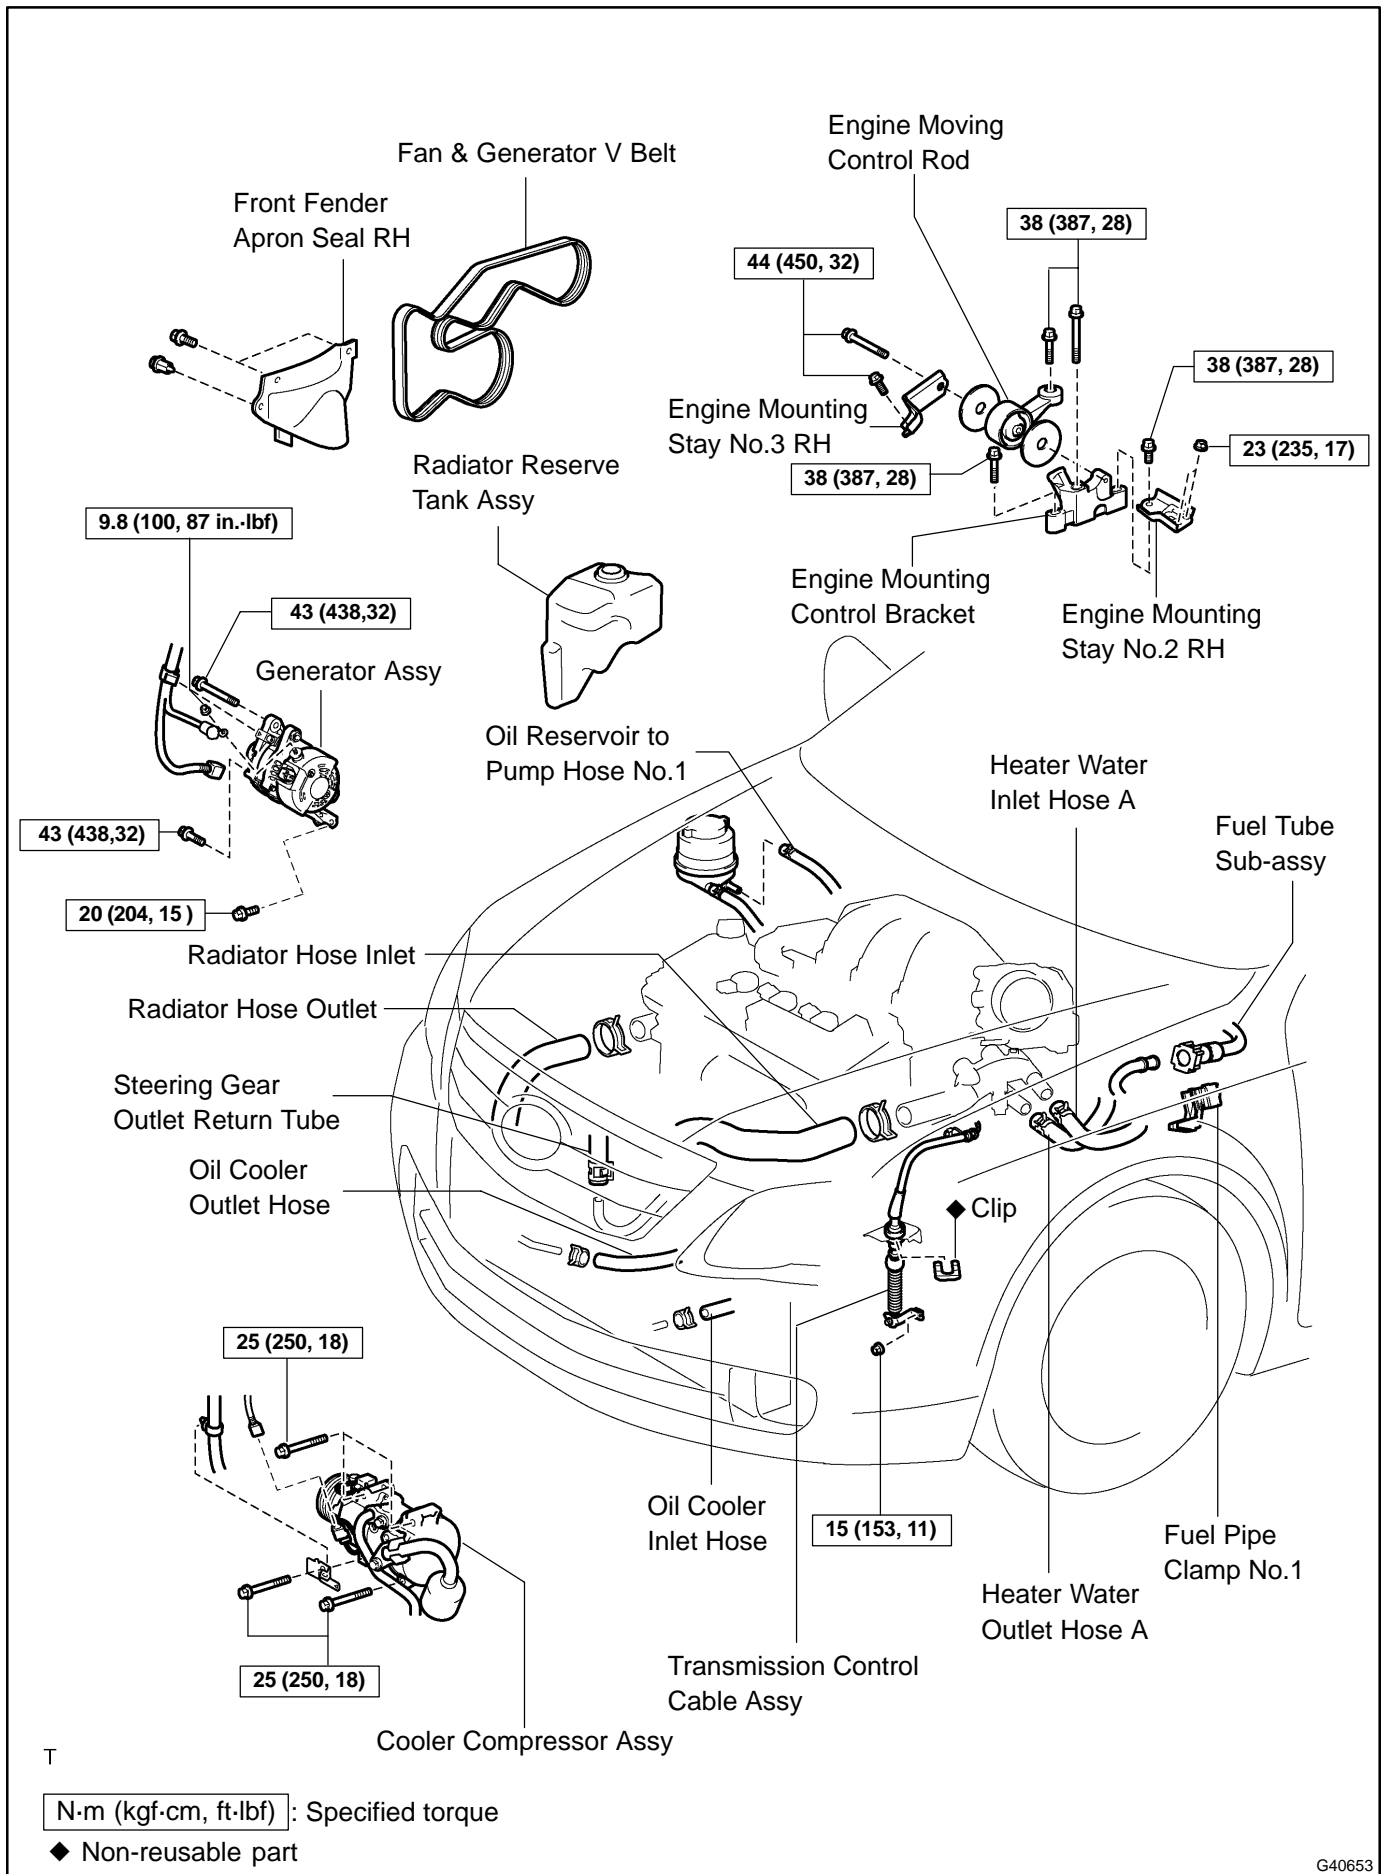

PARTIAL ENGINE ASSY (2GR-FE) COMPONENTS

1424S-03

G40651

G40652

G43013

G43014

G40660

G43139