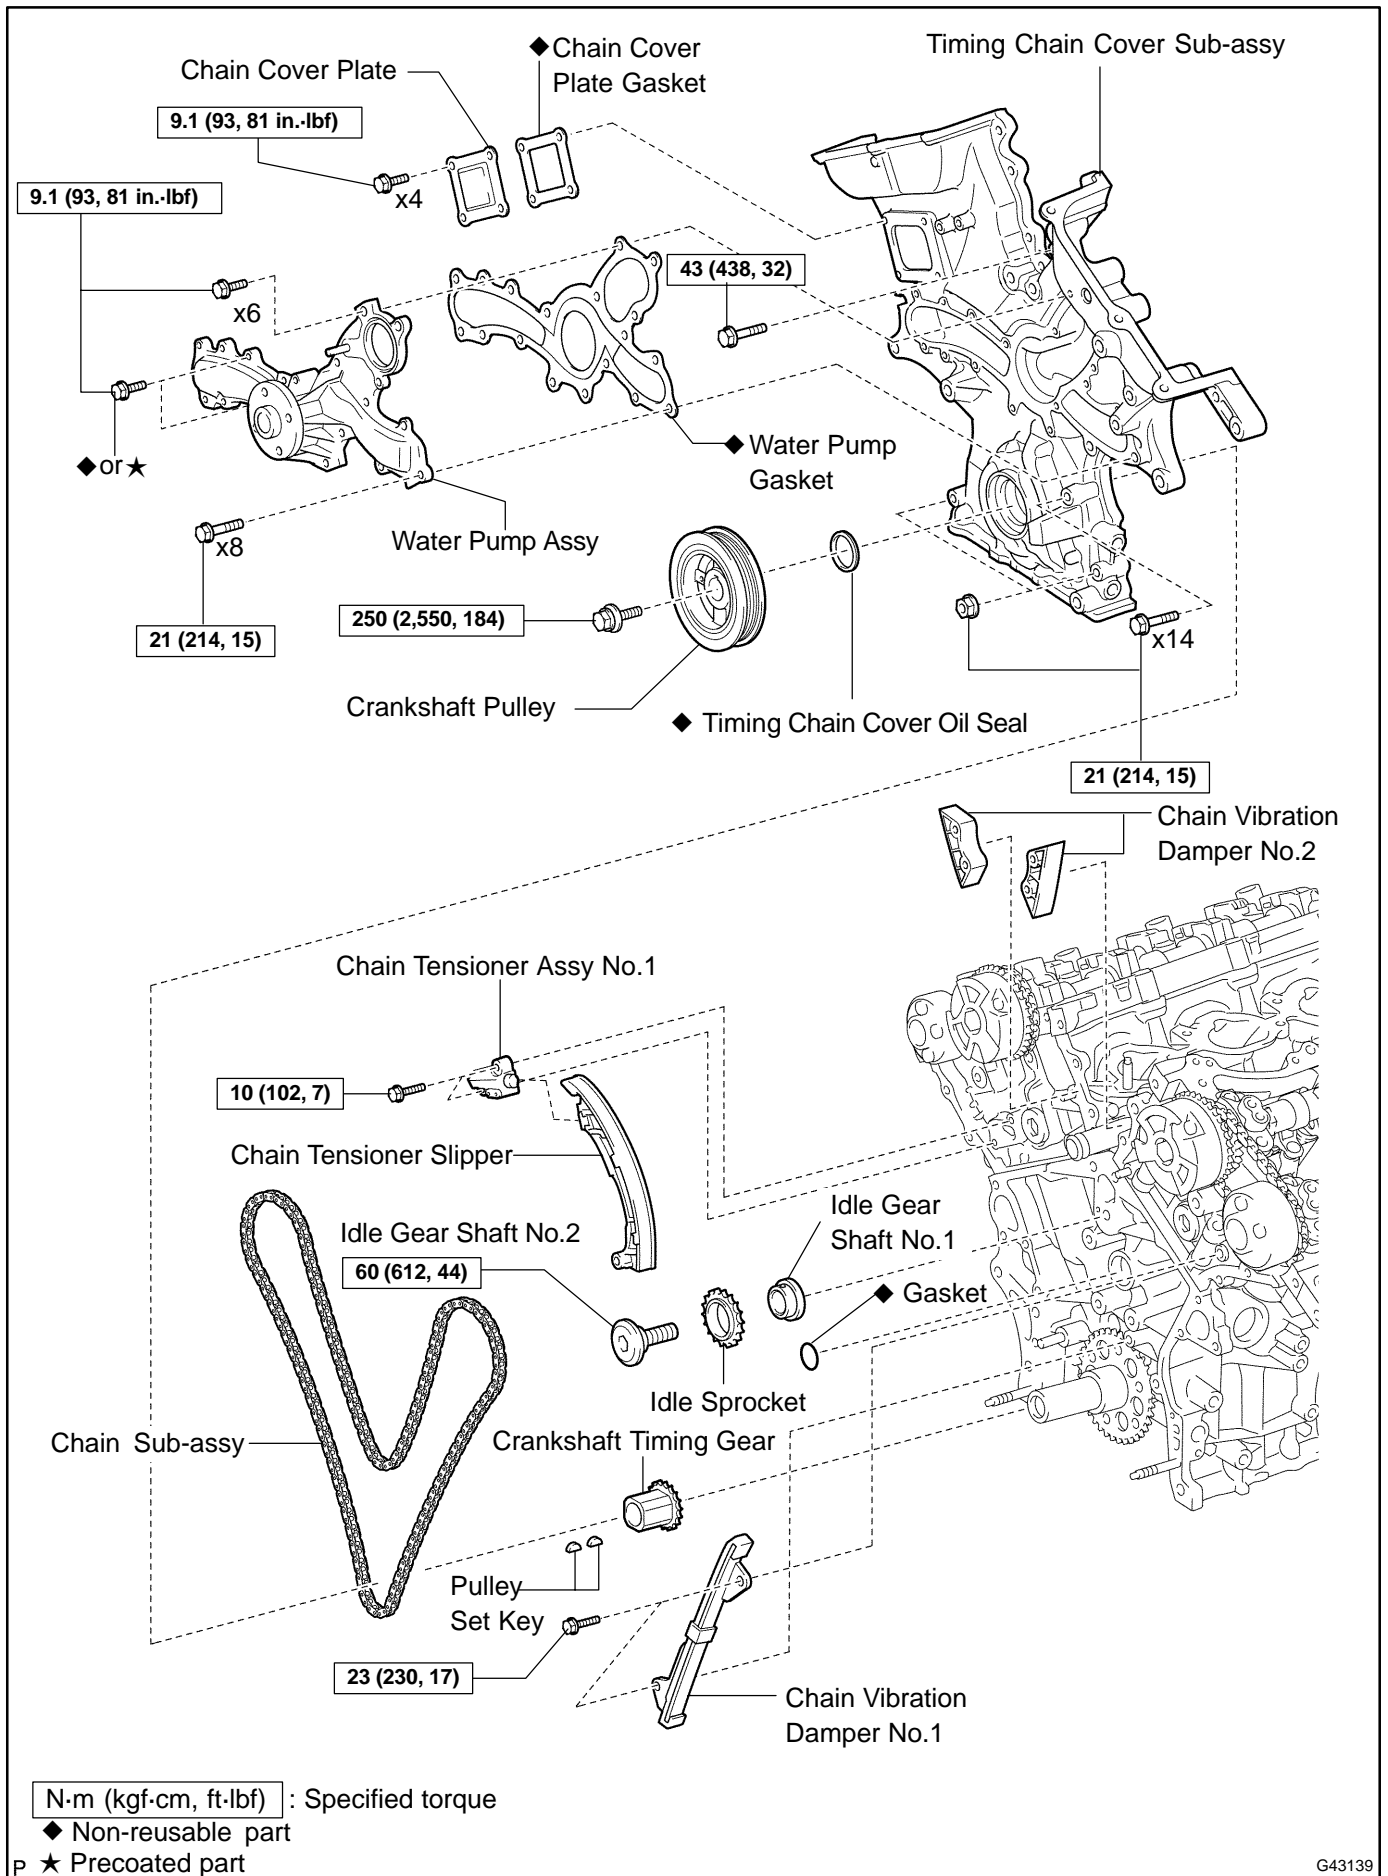

PARTIAL ENGINE ASSY (2GR-FE) COMPONENTS

1424S-03

G40651

G40652

G43013

G43014

G40660

G43139