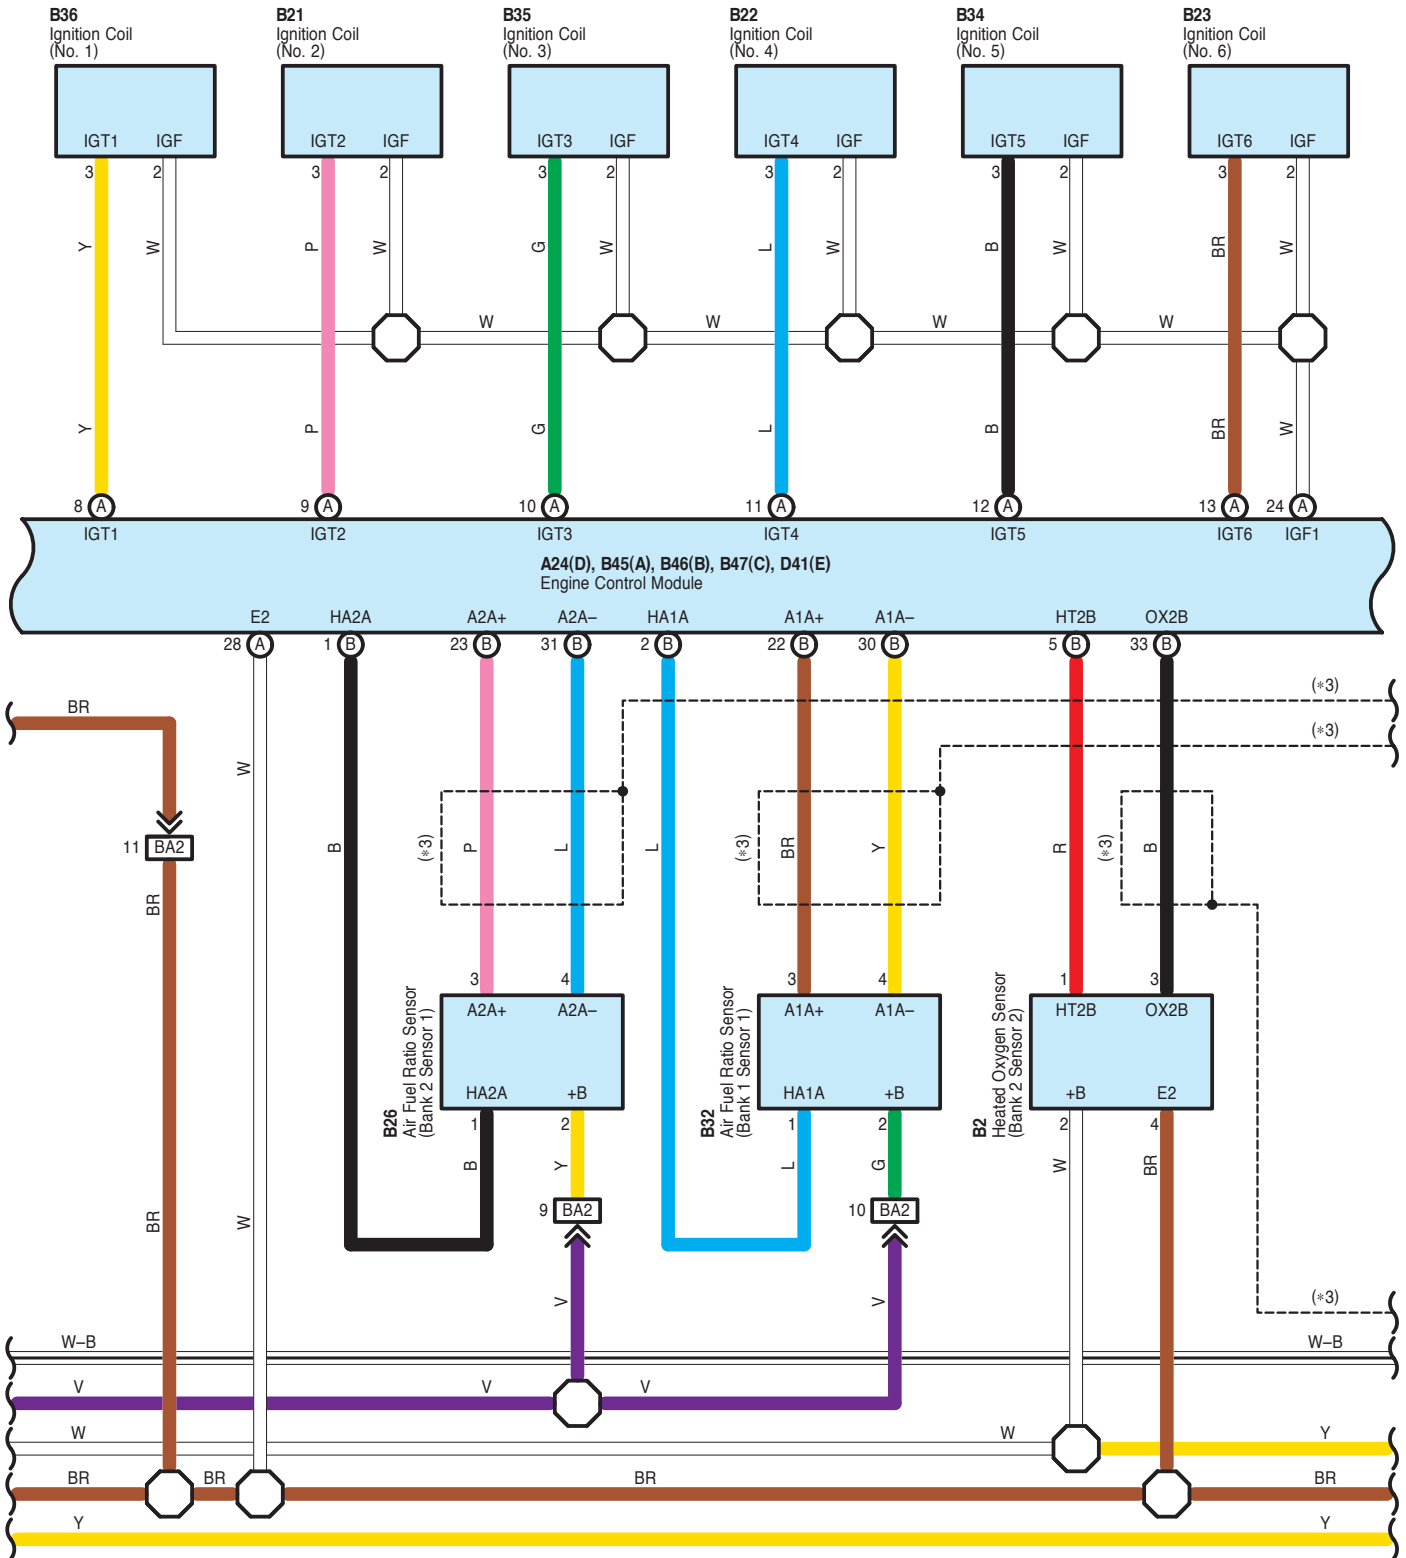

Engine Control

Engine Control

Engine Control

Engine Control

* 3 : Shielded

* 3 : Shielded

Engine Control

- * 1 : w/ Smart Key System
- * 2 : w/o Smart Key System
- * 3 : Shielded

Engine Control

Engine Control

A 13
Black

A 19
Black

A 23
Blue

A 24
White

A 34
Black

A 40
Black

B 10
Black

B 13
Gray

Engine Control

Engine Control

B 47

White

B 48

Black

D 33

White

D 37

White

Engine Control

DE
White

DF
White

DH
Blue