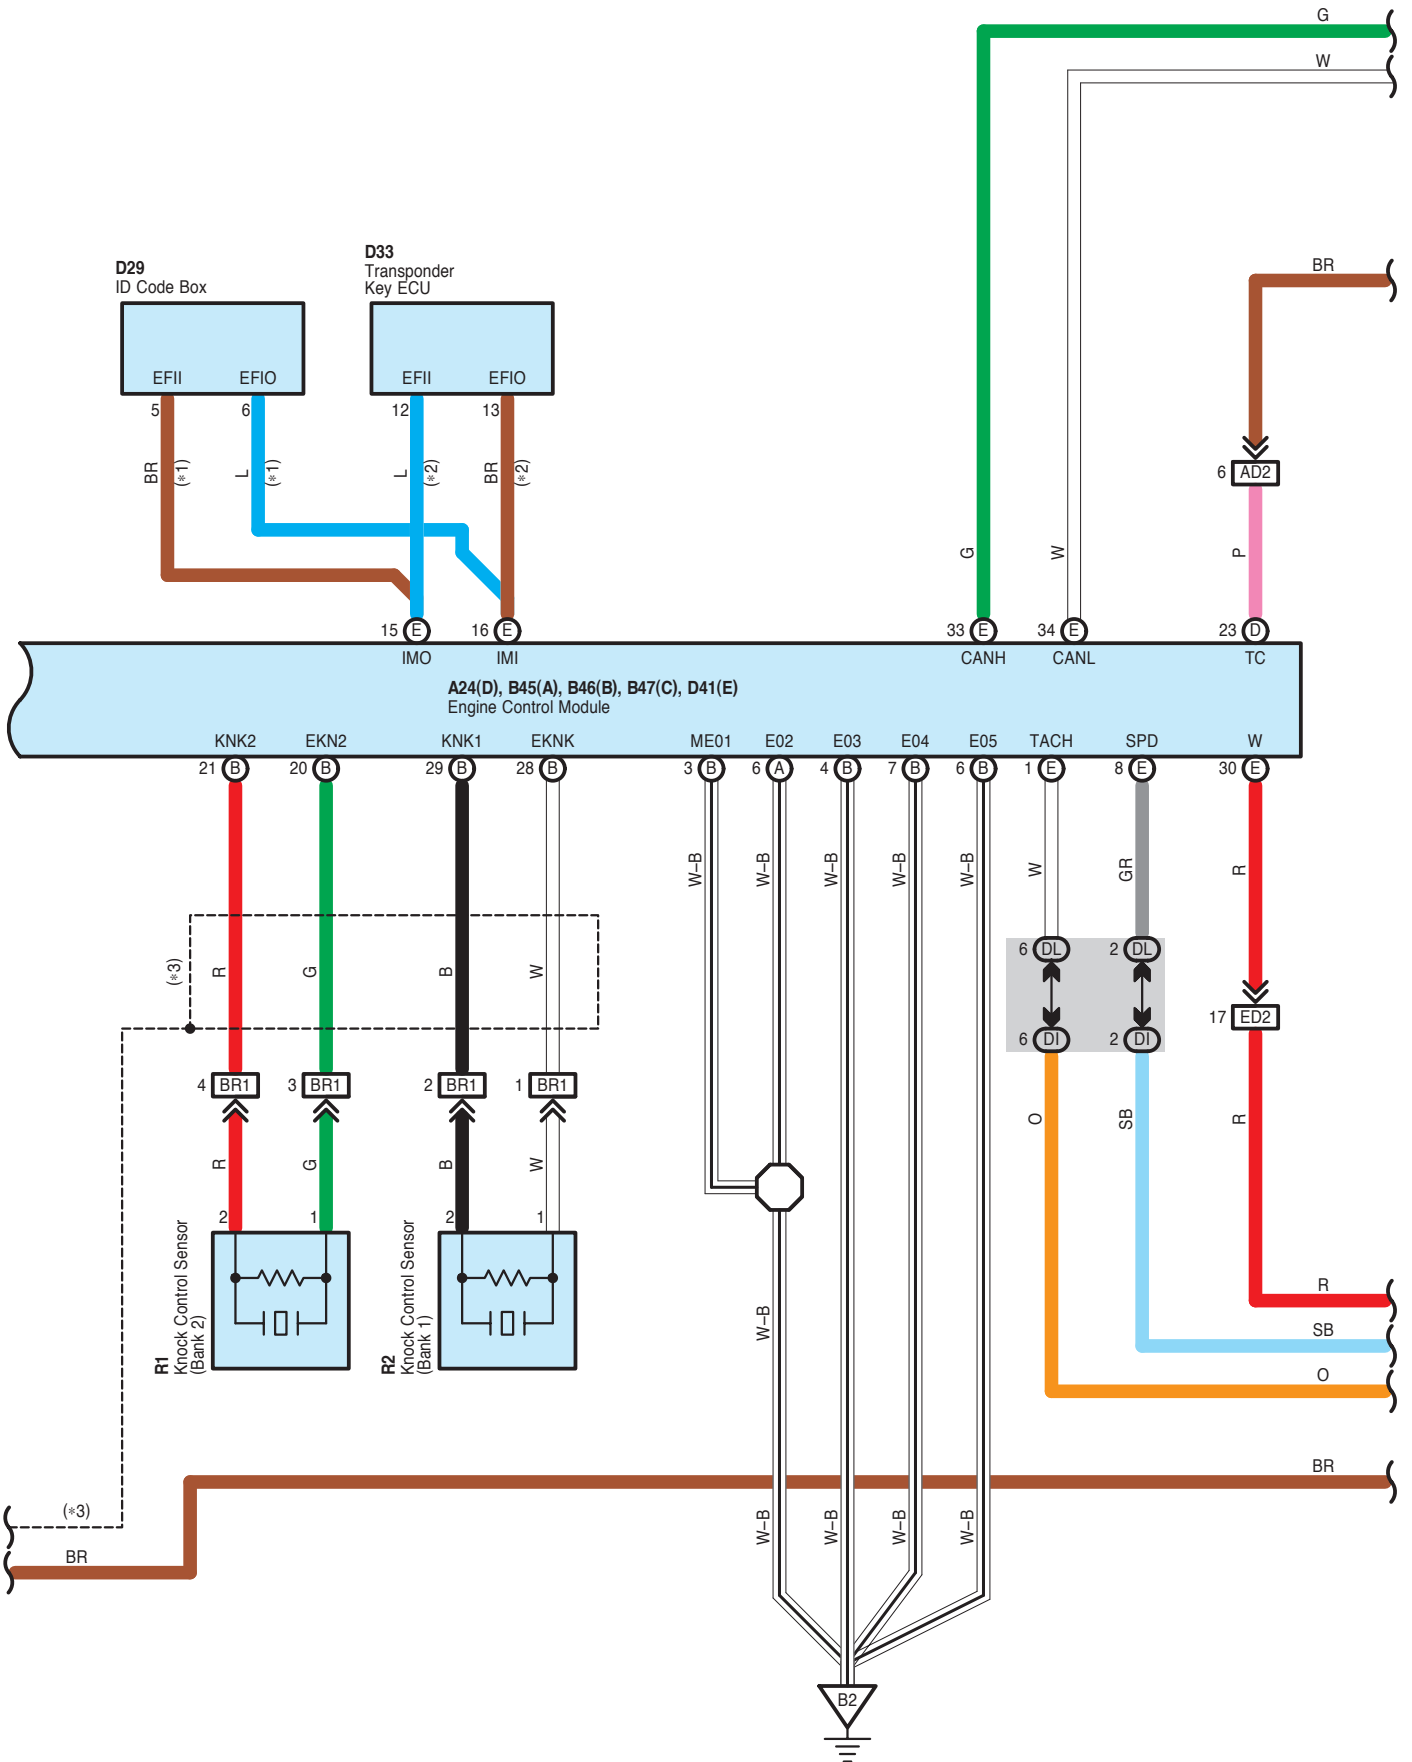

Engine Control

Engine Control

Engine Control

Engine Control

* 3 : Shielded

* 3 : Shielded

Engine Control

- * 1 : w/ Smart Key System
- * 2 : w/o Smart Key System
- * 3 : Shielded

Engine Control

Engine Control

A 13
Black

A 19
Black

A 23
Blue

A 24
White

A 34
Black

A 40
Black