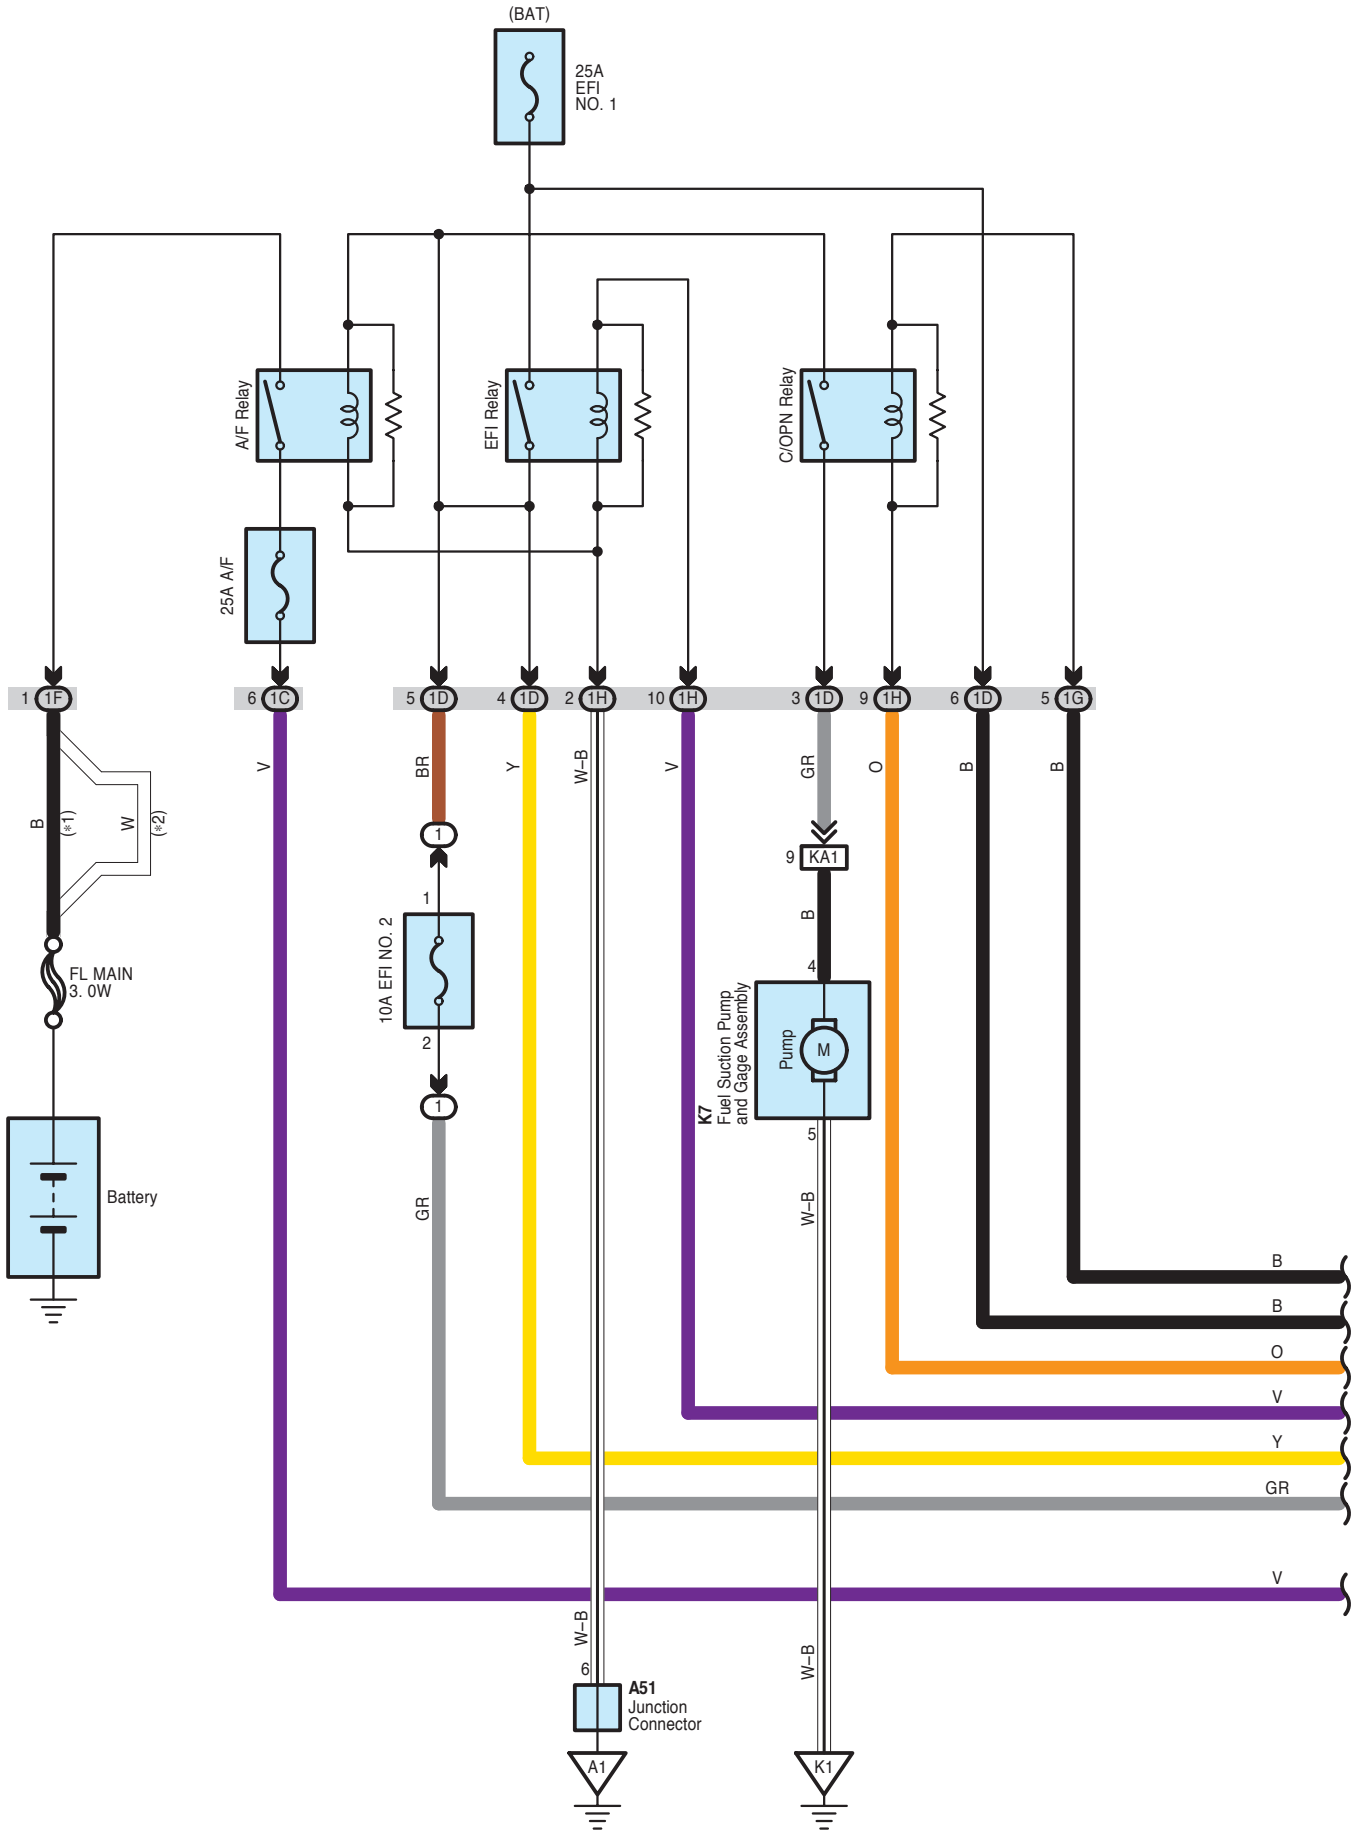

Engine Control

Engine Control

Engine Control

Engine Control

* 3 : Shielded

* 3 : Shielded

Engine Control

- * 1 : w/ Smart Key System
- * 2 : w/o Smart Key System
- * 3 : Shielded

Engine Control

Engine Control

A 13
Black

A 19
Black

A 23
Blue

A 24
White

A 34
Black

A 40
Black

B 10
Black

B 13
Gray

Engine Control

Engine Control

B 47

White

B 48

Black

D 33

White

D 37

White

Engine Control

DE
White

DF
White

DH
Blue